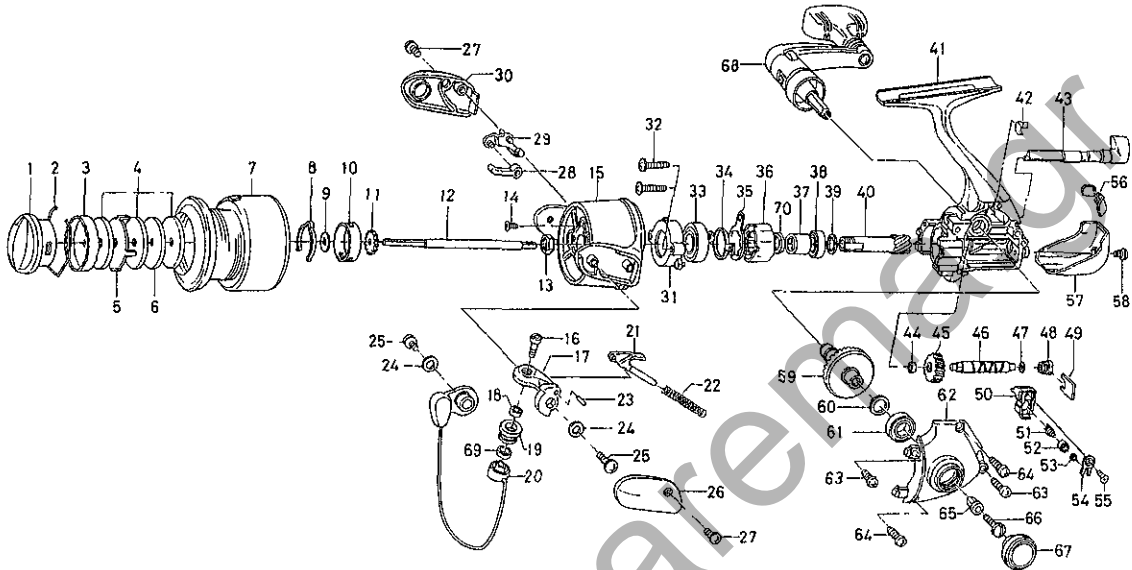

**EMBLEM-X3000iA**

Key No.	Parts No.	Parts Name
2-7	F69-2901	SPOOL
1	F64-4801	DRAG KNOB
2	F71-0001	DRAG WASHER RET
3	F68-1301	DRAG KNOB CLICK PLT
4	F69-8001	DRAG WASHER
5	F67-6401	EARED WASHER
6	F68-1101	KEY WASHER
8	F70-9001	SPOOL CLICK LEAF SPRING
9	E39-7901	SPOOL WASHER
10	F69-7901	CLICK LEAF SPRING HOLDER
11	E41-3101	CLICK GEAR
12	F68-0001	MAIN SHAFT
13	340-6604	ROTOR NUT
14	B55-7601	ROTOR NUT LOCK SCREW
15	F64-2507	ROTOR
16	F62-5201	LINE ROLLER SCREW
17	F62-3504	BAIL ARM
18	F62-5101	BALL BEARING A
19	F62-5001	LINE ROLLER
20	F69-2601	BAIL
21	F69-1102	BAIL SPRING SHAFT
22	F62-3801	BAIL SPRING
23	F62-3701	BAIL ARM PIN
24	F63-1801	BAIL HOLDER WASHER
25	351-6101	BAIL ARM SCREW
26	F66-0702	BAIL SPRING COVER
27	352-2501	BAIL SPRING COVER SCREW
28	F64-6301	BAIL TRIP PLT
29	F65-4701	BAIL TRIP LEVER
30	F66-0802	BAIL TRIP COVER
31	F67-9801	BEARING RET A
32	E24-7402	BEARING RET SCREW
33	F64-1601	BALL BEARING B
34	F67-9701	BEARING RET B
35	F64-1401	ROLLER CLUTCH RET

Key No.	Parts No.	Parts Name
36	F64-1201	ROLLER CLUTCH
37	F73-2201	SPACING SLEEVE
38	F64-1101	BALL BEARING C
39	F26-2801	PINION WASHER
40	F67-9601	PINION GEAR
41	F69-2501	BODY
42	F67-9201	A/R CAM SPRING
43	F67-9101	A/R LEVER
44	F63-1401	WORM SHAFT BUSH
45	F64-0902	WORM SHAFT GEAR
46	F64-0802	WORM SHAFT
47	375-4101	WORM SHAFT WASHER
48	F67-9501	WORM SHAFT COLLAR
49	F74-9401	WORM SHAFT RET
50	F67-9901	OSC SLIDER
51	F64-1901	OSC PAWL
52	F62-2701	OSC PAWL BUSH
53	375-0801	OSC PAWL WASHER
54	F62-2901	OSC SLIDER COVER
55	352-1502	OSC SLIDER COVER SCREW
56	F68-0202	SHIELD PLT
57	F68-0302	REAR COVER
58	E36-4202	REAR COVER SCREW
59	F66-1201	DRIVE GEAR
60	373-7808	DRIVE GEAR WASHER
61	E15-4001	BALL BEARING D
62	F68-0104	SIDE COVER
63	E15-7502	SIDE COVER SCREW A
64	E15-8602	SIDE COVER SCREW B
65	F43-3502	HANDLE COLLAR
66	363-8511	HANDLE SCREW
67	F69-2402	HANDLE SCREW CAP
68	F69-2801	HANDLE
69	F70-1801	LINE ROLLER COLLAR
70	F73-2401	COLLAR