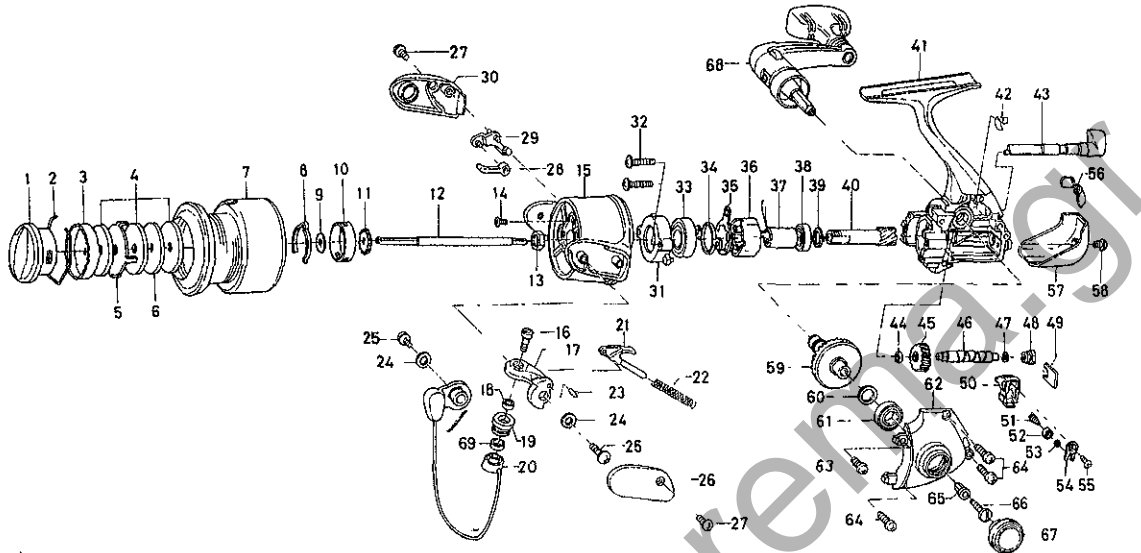

EMBLEM-Z2500iA

Key No. Parts No. Parts Name

2-7	F65-3601	SPOOL
1	F63-2801	DRAG KNOB
2	F71-0001	DRAG WASHER RET
3	F67-4301	DRAG KNOB CLICK PLT
4	F69-0901	DRAG WASHER
5	F67-6401	EARED WASHER
6	F67-6301	KEY WASHER
8	F70-4901	SPOOL CLICK LEAF SPRING
9	E39-3100	SPOOL WASHER
10	E12-2303	CLICK LEAF SPRING HOLDER
11	E36-5301	CLICK GEAR
12	F65-2701	MAIN SHAFT
13	341-9203	ROTOR NUT
14	B55-7801	ROTOR NUT LOCK SCREW
15	F62-3403	ROTOR
16	F65-5201	LINE ROLLER SCREW
17	F62-3503	BAIL ARM
18	F62-5101	BALL BEARING A
19	F62-5001	LINE ROLLER
20	F65-3201	BAIL
21	F69-1102	BAIL SPRING SHAFT
22	F62-3801	BAIL SPRING
23	F62-3701	BAIL ARM PIN
24	F63-1801	BAIL HOLDER WASHER
25	351-6101	BAIL ARM SCREW
26	F63-1902	BAIL SPRING COVER
27	352-2504	BAIL SPRING COVER SCREW
28	F62-4601	BAIL TRIP PLT
29	F62-4701	BAIL TRIP LEVER
30	F63-2102	BAIL TRIP COVER
31	F67-5501	BEARING RET A
32	E24-7402	BEARING RET SCREW
33	F63-1201	BALL BEARING B
34	F67-5401	BEARING RET B
35	F62-2201	ROLLER CLUTCH RET

Key No. Parts No. Parts Name

36	F62-2001	ROLLER CLUTCH
37	F73-2501	SPACING SLEEVE
38	637-5702	BALL BEARING C
39	F63-3501	PINION WASHER
40	F65-2501	PINION GEAR
41	F65-1601	BODY
42	F65-1901	A/R CAM SPRING
43	F65-1801	A/R LEVER
44	F65-2301	WORM SHAFT COLLAR
45	F65-2101	WORM SHAFT GEAR
46	F65-2001	WORM SHAFT
47	375-4101	WORM SHAFT WASHER
48	F65-2201	WORM SHAFT BUSH
49	F65-2401	WORM SHAFT RET
50	F65-2601	OSC SLIDER
51	F62-2601	OSC PAWL
52	F62-2701	OSC PAWL BUSH
53	375-0801	OSC PAWL WASHER
54	F62-2901	OSC SLIDER COVER
55	E15-0204	OSC SLIDER COVER SCREW
56	F65-2901	SHIELD PLT
57	F65-3101	REAR COVER
58	E24-8103	REAR COVER SCREW
59	F65-2801	DRIVE GEAR
60	375-8502	DRIVE GEAR WASHER
61	637-5702	BALL BEARING D
62	F65-3001	SIDE COVER
63	E15-7502	SIDE COVER SCREW A
64	E13-0501	SIDE COVER SCREW B
65	F40-4801	HANDLE COLLAR
66	363-8511	HANDLE SCREW
67	F65-3501	HANDLE SCREW CAP
68	F69-3201	HANDLE
69	F70-1801	LINE ROLLER COLLAR