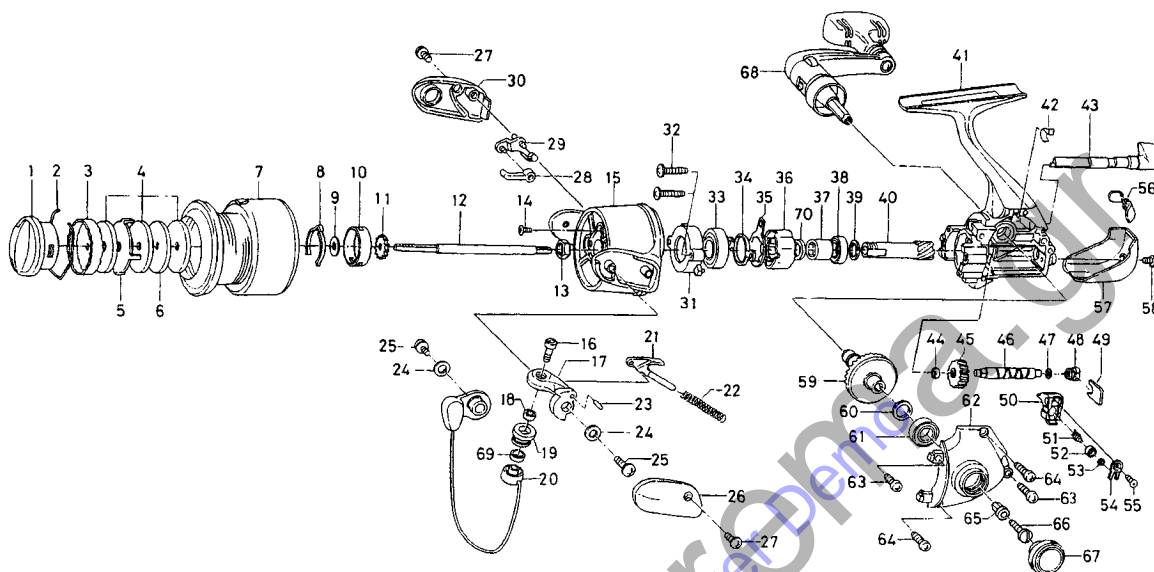

# EMBLEM-X3000iA

**Key No. Parts No. Parts Name**

2-7	F69-2901	SPOOL
1	F64-4801	DRAG KNOB
2	F71-0001	DRAG WASHER RET
3	F68-1301	DRAG KNOB CLICK PLT
4	F69-8001	DRAG WASHER
5	F67-6401	EARED WASHER
6	F68-1101	KEY WASHER
8	F70-9001	SPOOL CLICK LEAF SPRING
9	E39-7901	SPOOL WASHER
10	F69-7901	CLICK LEAF SPRING HOLDER
11	E41-3101	CLICK GEAR
12	F68-0001	MAIN SHAFT
13	340-6604	ROTOR NUT
14	B55-7601	ROTOR NUT LOCK SCREW
15	F64-2507	ROTOR
16	F62-5201	LINE ROLLER SCREW
17	F62-3504	BAIL ARM
18	F62-5101	BALL BEARING A
19	F62-5001	LINE ROLLER
20	F69-2601	BAIL
21	F69-1102	BAIL SPRING SHAFT
22	F62-3801	BAIL SPRING
23	F62-3701	BAIL ARM PIN
24	F63-1801	BAIL HOLDER WASHER
25	351-6101	BAIL ARM SCREW
26	F66-0702	BAIL SPRING COVER
27	352-2501	BAIL SPRING COVER SCREW
28	F64-6301	BAIL TRIP PLT
29	F65-4701	BAIL TRIP LEVER
30	F66-0802	BAIL TRIP COVER
31	F67-9801	BEARING RET A
32	E24-7402	BEARING RET SCREW
33	F64-1601	BALL BEARING B
34	F67-9701	BEARING RET B
35	F64-1401	ROLLER CLUTCH RET

**Key No. Parts No. Parts Name**

36	F64-1201	ROLLER CLUTCH
37	F73-2201	SPACING SLEEVE
38	F64-1101	BALL BEARING C
39	F26-2801	PINION WASHER
40	F67-9601	PINION GEAR
41	F69-2501	BODY
42	F67-9201	A/R CAM SPRING
43	F67-9101	A/R LEVER
44	F63-1401	WORM SHAFT BUSH
45	F64-0902	WORM SHAFT GEAR
46	F64-0802	WORM SHAFT
47	375-4101	WORM SHAFT WASHER
48	F67-9501	WORM SHAFT COLLAR
49	F74-9401	WORM SHAFT RET
50	F67-9901	OSC SLIDER
51	F64-1901	OSC PAWL
52	F62-2701	OSC PAWL BUSH
53	375-0801	OSC PAWL WASHER
54	F62-2901	OSC SLIDER COVER
55	352-1502	OSC SLIDER COVER SCREW
56	F68-0202	SHIELD PLT
57	F68-0302	REAR COVER
58	E36-4202	REAR COVER SCREW
59	F66-1201	DRIVE GEAR
60	373-7808	DRIVE GEAR WASHER
61	E15-4001	BALL BEARING D
62	F68-0104	SIDE COVER
63	E15-7502	SIDE COVER SCREW A
64	E15-8602	SIDE COVER SCREW B
65	F43-3502	HANDLE COLLAR
66	363-8511	HANDLE SCREW
67	F69-2402	HANDLE SCREW CAP
68	F69-2801	HANDLE
69	F70-1801	LINE ROLLER COLLAR
70	F73-2401	COLLAR