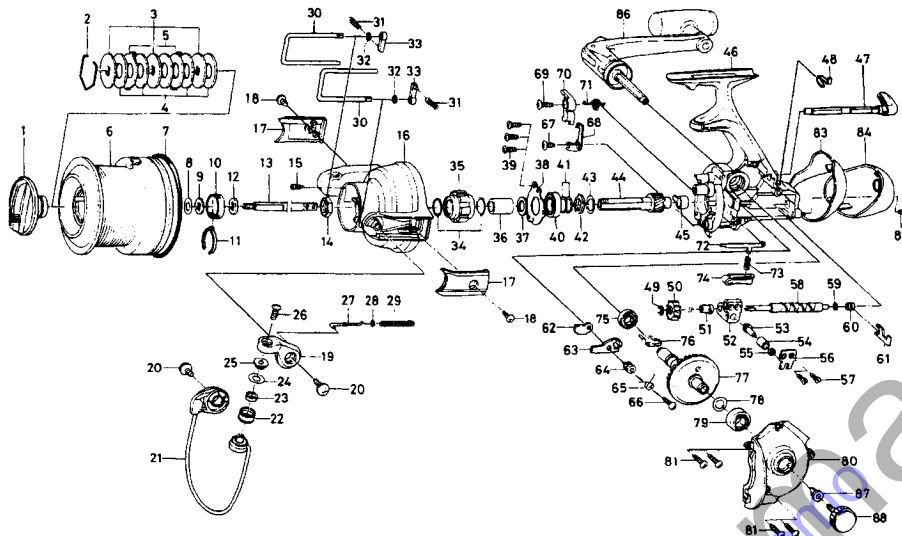

**SPINNING REEL EMBLEM-X4500A / 5000A / 5500A**

Key No.	Parts No.	Parts Name
2-7	F88-3001	SPOOL
1	F52-8001	DRAG KNOB
2	F88-4001	DRAG WASHER RET
3	F88-1701	KEY WASHER
4	F75-5501	DRAG WASHER
5	F75-5701	EARED WASHER
7	E40-2901	O RING
8	E39-9201	SPOOL WASHER A
9	F04-3401	SPOOL WASHER B
10	F20-4001	CLICK LEAF SPRING HOLDER
11	B74-7701	SPOOL CLICK LEAF SPRING
12	E26-7501	MAIN SHAFT WASHER
13	F88-0201	MAIN SHAFT
14	B43-7608	ROTOR NUT
15	E15-7502	ROTOR NUT LOCK SCREW
16	F97-3402	ROTOR
17	E43-2812	BAIL SPRING COVER
18	E10-7401	BAIL SPRING COVER SCREW
19	F47-2101	BAIL ARM
20	E00-7601	BAIL ARM SCREW
21	F97-2401	BAIL
22	F45-4902	LINE ROLLER
23	F05-5601	BALL BEARING A
24	F44-6202	LINE ROLLER WASHER
25	F44-6302	LINE ROLLER COLLAR
26	F60-8901	LINE ROLLER SCREW
27	E32-6701	BAIL SPRING SHAFT
28	E31-3901	BAIL SPRING WASHER
29	E44-1301	BAIL SPRING
30	E43-1302	LINE GUARD SHAFT
31	F06-3301	LINE GUARD SPRING
32	B33-9801	LINE GUARD RET
33	E39-6201	LINE GUARD PLT
34	F88-1001	ROLLER CLUTCH RET
35	F88-1101	ROLLER CLUTCH
36	F70-9801	SPACING SLEEVE
37	F26-7702	BEARING WASHER
38	F88-0101	BEARING RET
39	F21-2201	BEARING RET SCREW
40	637-6101	BALL BEARING B
41	372-7607	SPACER
42	F88-0001	A/R RATCHET
43	372-7603	PINION WASHER
44	F88-2501	PINION GEAR
45	E33-2101	PINION COLLAR
46	F96-8001	BODY
47	F88-9502	A/R LEVER
48	F87-9501	A/R CAM SPRING
49	320-5901	WORM SHAFT GEAR RET