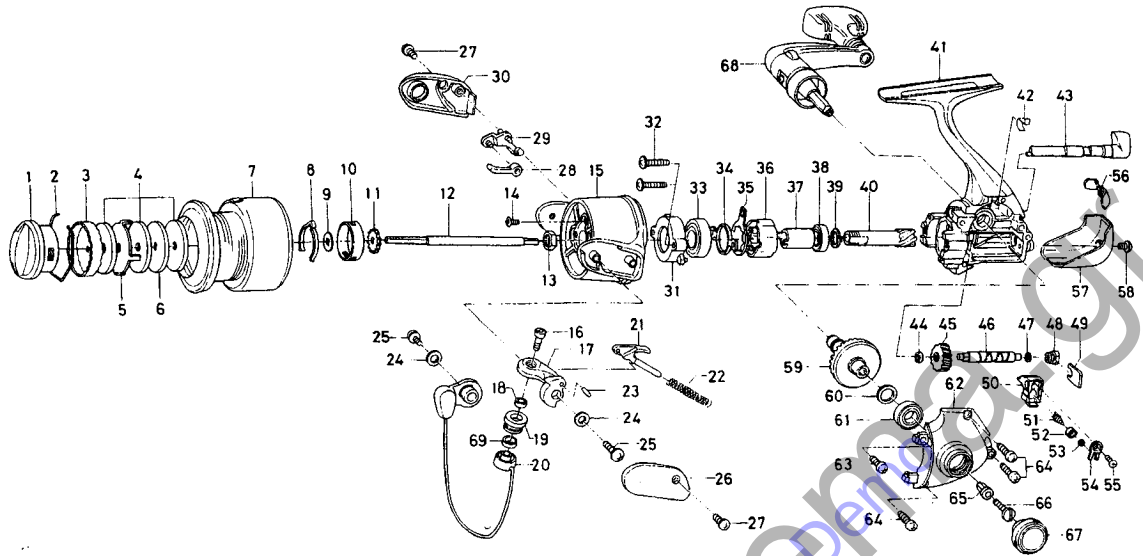

# EMBLEM-Z2500iA

**Key No. Parts No. Parts Name**

2-7	F65-3601	SPOOL
1	F63-2801	DRAG KNOB
2	F71-0001	DRAG WASHER RET
3	F67-4301	DRAG KNOB CLICK PLT
4	F69-0901	DRAG WASHER
5	F67-6401	EARED WASHER
6	F67-6301	KEY WASHER
8	F70-4901	SPOOL CLICK LEAF SPRING
9	E39-3100	SPOOL WASHER
10	E12-2303	CLICK LEAF SPRING HOLDER
11	E36-5301	CLICK GEAR
12	F65-2701	MAIN SHAFT
13	341-9203	ROTOR NUT
14	B55-7601	ROTOR NUT LOCK SCREW
15	F62-3403	ROTOR
16	F65-5201	LINE ROLLER SCREW
17	F62-3503	BAIL ARM
18	F62-5101	BALL BEARING A
19	F62-5001	LINE ROLLER
20	F65-3201	BAIL
21	F69-1102	BAIL SPRING SHAFT
22	F62-3801	BAIL SPRING
23	F62-3701	BAIL ARM PIN
24	F63-1801	BAIL HOLDER WASHER
25	351-6101	BAIL ARM SCREW
26	F63-1902	BAIL SPRING COVER
27	352-2504	BAIL SPRING COVER SCREW
28	F62-4601	BAIL TRIP PLT
29	F62-4701	BAIL TRIP LEVER
30	F63-2102	BAIL TRIP COVER
31	F67-5501	BEARING RET A
32	E24-7402	BEARING RET SCREW
33	F63-1201	BALL BEARING B
34	F67-5401	BEARING RET B
35	F62-2201	ROLLER CLUTCH RET

**Key No. Parts No. Parts Name**

36	F62-2001	ROLLER CLUTCH
37	F73-2501	SPACING SLEEVE
38	637-5702	BALL BEARING C
39	F63-3501	PINION WASHER
40	F65-2501	PINION GEAR
41	F65-1601	BODY
42	F65-1901	A/R CAM SPRING
43	F65-1801	A/R LEVER
44	F65-2301	WORM SHAFT COLLAR
45	F65-2101	WORM SHAFT GEAR
46	F65-2001	WORM SHAFT
47	375-4101	WORM SHAFT WASHER
48	F65-2201	WORM SHAFT BUSH
49	F65-2401	WORM SHAFT RET
50	F65-2601	OSC SLIDER
51	F62-2601	OSC PAWL
52	F62-2701	OSC PAWL BUSH
53	375-0801	OSC PAWL WASHER
54	F62-2901	OSC SLIDER COVER
55	E15-0204	OSC SLIDER COVER SCREW
56	F65-2901	SHIELD PLT
57	F65-3101	REAR COVER
58	E24-8103	REAR COVER SCREW
59	F65-2801	DRIVE GEAR
60	375-8502	DRIVE GEAR WASHER
61	637-5702	BALL BEARING D
62	F65-3001	SIDE COVER
63	E15-7502	SIDE COVER SCREW A
64	E13-0501	SIDE COVER SCREW B
65	F40-4801	HANDLE COLLAR
66	363-8511	HANDLE SCREW
67	F65-3501	HANDLE SCREW CAP
68	F69-3201	HANDLE
69	F70-1801	LINE ROLLER COLLAR