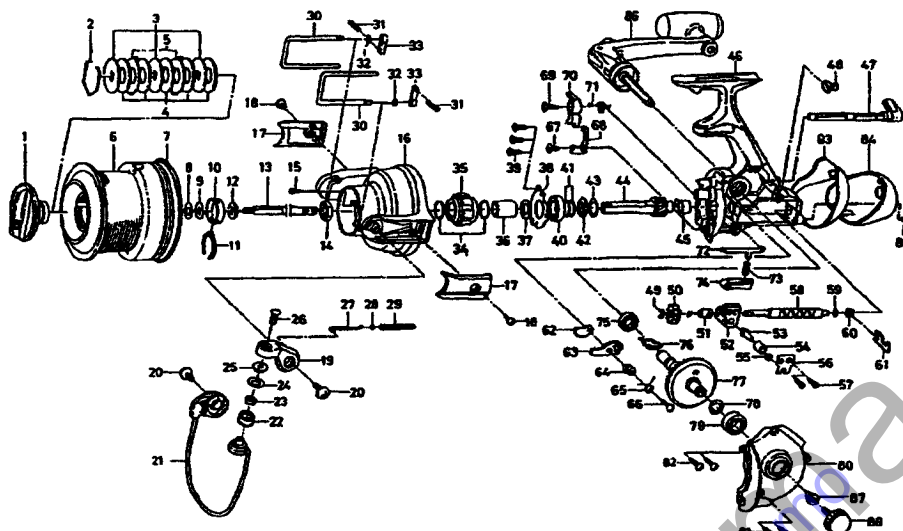

SPINNING REEL EMBLEM-Z4500A / 5000A / 5500A

Key No.	Parts No.	Parts Name	Key No.	Parts No.	Parts Name
2-7	F88-1801	SPOOL	51	E39-3501	WORM SHAFT BUSH
1	F88-2201	DRAG KNOB	52	F97-2301	OSC SLIDER
2	F88-4001	DRAG WASHER RET	53	E26-4101	OSC PAWL
3	F88-1701	KEY WASHER	54	E26-4201	OSC PAWL BUSH
4	F75-5501	DRAG WASHER	55	375-0801	OSC PAWL WASHER
5	F75-5701	EARED WASHER	56	E26-4301	OSC SLIDER COVER
7	E40-2901	O RING	57	352-1505	OSC SLIDER COVER SCREW
8	E39-9201	SPOOL WASHER A	58	E54-1101	WORM SHAFT
9	F04-3401	SPOOL WASHER B	59	B41-1701	WORM SHAFT WASHER
10	F20-4001	CLICK LEAF SPRING HOLDER	60	E43-6101	WORM SHAFT COLLAR
11	B74-7701	SPOOL CLICK LEAF SPRING	61	E43-6201	WORM SHAFT RET
12	E26-7501	MAIN SHAFT WASHER	62	F87-9701	A/R PAWL PLT
13	F88-0201	MAIN SHAFT	63	F87-9801	A/R PAWL
14	B43-7608	ROTOR NUT	64	E26-2101	A/R PAWL COLLAR
15	E15-7502	ROTOR NUT LOCK SCREW	65	E43-6301	A/R PAWL SPRING A
16	F97-3401	ROTOR	66	B00-9701	A/R PAWL SCREW
17	E43-2811	BAIL SPRING COVER	67	B84-2102	A/R CLAW SCREW
18	E10-7403	BAIL SPRING COVER SCREW	68	F88-0401	A/R CLAW PLT
19	F47-2102	BAIL ARM	69	L06-6501	A/R CLAW SCREW B
20	E00-7603	BAIL ARM SCREW	70	F88-0501	A/R CLAW
21	F88-2301	BAIL	71	F88-0601	A/R CLAW SPRING
22	F45-4902	LINE ROLLER	72	F88-0701	PUSH BUTTON PLT
23	F05-5601	BALL BEARING A	73	F88-0801	PUSH BUTTON SPRING
24	F44-6202	LINE ROLLER WASHER	74	F88-0901	PUSH BUTTON
25	F44-6302	LINE ROLLER COLLAR	75	E45-3901	BALL BEARING C
26	F60-8903	LINE ROLLER SCREW	76	E26-4502	A/R PAWL SPRING B
27	E32-6701	BAIL SPRING SHAFT	77	F43-6101	DRIVE GEAR
28	E31-3901	BAIL SPRING WASHER	78	371-2824	DRIVE GEAR WASHER
29	E44-1301	BAIL SPRING	79	B54-6001	BALL BEARING D
30	E43-1302	LINE GUARD SHAFT	80	F88-0301	SIDE COVER
31	F06-3301	LINE GUARD SPRING	81	B00-9705	SIDE COVER SCREW A
32	B33-9801	LINE GUARD RET	82	B00-9701	SIDE COVER SCREW B
33	E39-6201	LINE GUARD PLT	83	F88-4501	WATER SHIELD
34	F88-1001	ROLLER CLUTCH RET	84	F88-4601	REAR COVER
35	F88-1101	ROLLER CLUTCH	85	E24-8103	REAR COVER SCREW
36	F70-9801	SPACING SLEEVE	86	F88-1301	HANDLE
37	F26-7702	BEARING WASHER	87	F40-9001	HANDLE COLLAR
38	F88-0101	BEARING RET	88	L00-9106	HANDLE LOCK SCREW
39	F21-2201	BEARING RET SCREW			
40	637-6101	BALL BEARING B			
41	372-7607	SPACER			
42	F88-0001	A/R RATCHET			
43	372-7603	PINION WASHER			
44	F87-9901	PINION GEAR			
45	E33-2101	PINION COLLAR			
46	F87-8001	BODY			
47	F88-9501	A/R LEVER			
48	F87-9501	A/R CAM SPRING			
49	320-5901	WORM SHAFT GEAR RET			
50	F43-6301	WORM SHAFT GEAR			