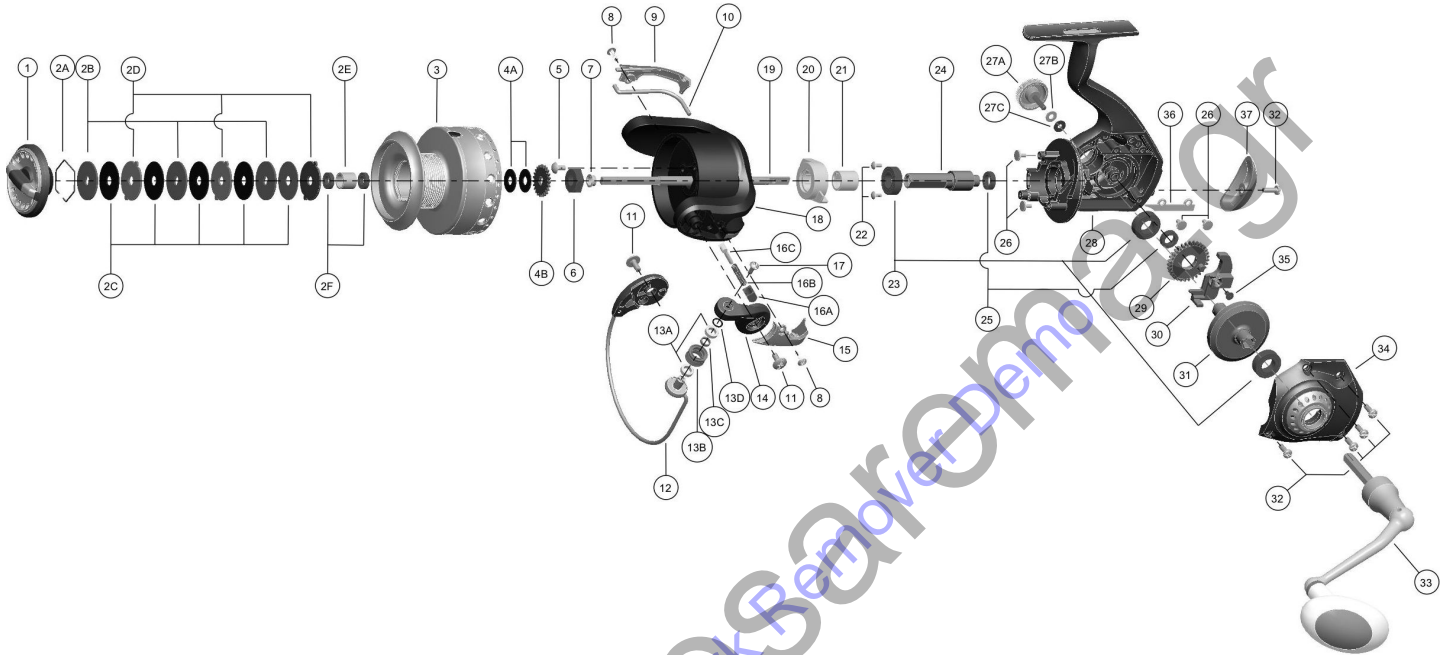

QUANTUM

Surge SU80F

Quantum Surge SU70F Spinning Reel Part List

Key #	Description	Part No.	Key #	Description	Part No.
1	Drag Knob Assembly	TP332-51	16	Bail Spring Kit	TP4022-02
2	Drag Washer Kit includes:	TP4080-05	16A	Bail Spring Holder	N/A
	2A - Drag Washer Retainer	N/A	16B	Bail Spring	N/A
	2B - Drag Washer 'D'	N/A	16C	Bail Spring Pin	N/A
	2C - Drag Friction Washer	N/A	17	Line Roller Screw	TP108-01
	2D - Keyed Drag Washer	N/A	18	Rotor Assembly	N/A
	2E - Spool Bushing	N/A	19	Main Shaft	TP015-02
	2F - Ball Bearing, 6 ID x 10 OD x 2.5 W	N/A	20	Clutch Assembly	UP060-01
3	Spool Assembly	UP321-53	21	A.R. Sleeve	TP139-02
4	Click Gear Kit	TP4037-01	22	Pinion Bearing Screw	TP079-01
	4A - Center Shaft Washer	N/A	23	Ball Bearing, 9 ID x 17 OD x 5 W	TP157-02
	4B - Click Gear	N/A	24	Pinion	TP011-01
5	Rotor Nut Lock Screw	TP094-01	25	Ball Bearing, 7 ID x 11 OD x 3 W	TP027-02
6	Rotor Nut	TP006-01	26	A.R. Stopper Screw	TP078-01
7	Main Shaft Bushing	TP214-01	27	Handle Cap Screw Assembly	TP4073-51
8	Rotor Cover Screw	TP077-02		29A - Handle Cap Screw	N/A
9	Bail Holder Cover	UP088-05		29B - Handle Cap Screw Washer 'A'	N/A
10	Kick Lever	TP019-02		29C - Handle Cap Screw Washer 'B'	N/A
11	Pivot Screw	TP044-01	28	Body Assembly	N/A
12	Bail Assembly	UP347-05	29	O/S Gear	TP053-01
13	Line Roller Kit includes:	TP4202-01	30	O/S Slider	TP025-01
	13A - Line Roller Bushing	N/A	31	Drive Gear	TP012-01
	13B - Line Roller	N/A	32	Side Cover Screw	TP057-01
	13C - Line Roller Washer	N/A	33	Handle Assembly	UP318-02
	13D - Line Roller Shoulder Washer	N/A	34	Side Cover Assembly	N/A
14	Arm Lever	TP007-04	35	Main Shaft Screw	TP100-01
15	Arm Lever Cover	UP087-05	36	O/S Slider Plate	TP026-01
			37	Body Rear Cover	UP140-05