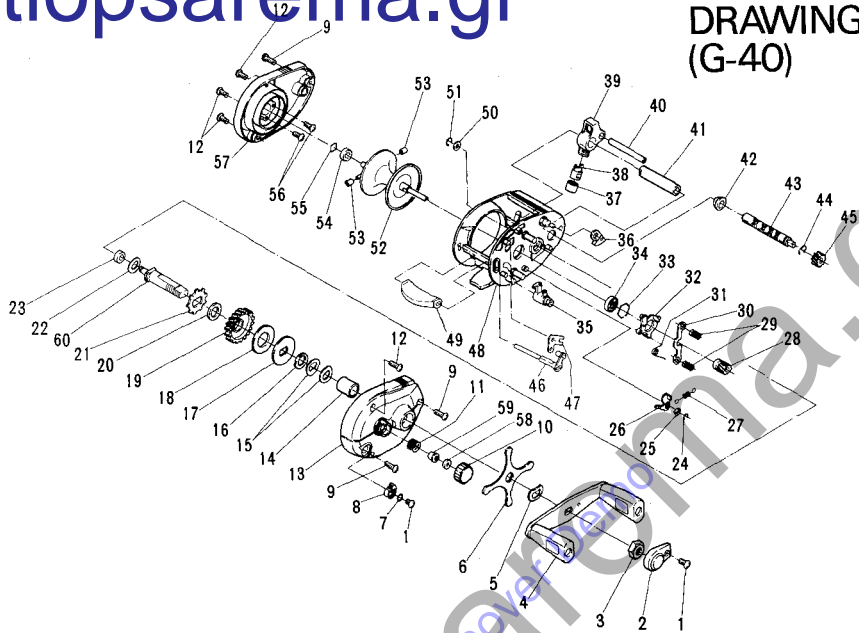

EXPLODED  
DRAWING  
(G-40)

## PARTS LIST (G-40)

No.	Parts No.	Name of Parts	No.	Parts No.	Name of Parts	No.	Parts No.	Name of Parts
1	20056A	Retaining Plate Screw	23	38067	Bush	45	10118	Traverse Cam Gear
2	39457	Retaining Plate	24	42007	Retaining Ring	46	0215358	Lever A Assembly
3	18076	Handle Retaining Nut	25	27397	Washer	47	15359	Lever B
4	0207205	Handle Assembly	26	33185	Kick Claw	48	0203166	Main Body Assembly
5	27154	Spring Washer	27	28529	Kick Claw Spring	49	15357	Push Lever
6	07206	Drag Handle	28	0209091	Pinion Gear Assembly	50	27221	Washer
7	27237	Retaining Washer	29	28523	Clutch Spring	51	42021	Retaining Ring
8	15320A	Flipping Lever	30	15328	Clutch Bar	52	0206190	Spool Assembly
9	20230	Side Plate Screw	31	28528	Clutch Spring	53	39465	Brake Shoe
10	19321	Brake Adjusting Screw	32	14145	Clutch Cam	54	38076	Bush
11	28530	Brake Adjusting Spring	33	42040	Retaining Ring	55	39230	Brake Piece
12	20238	Side Plate Screw	34	38047	Ball Bearing	56	20210	Screw
13	04209	Side Plate B	35	14146	Flipping Cam	57	0204208	Side Plate A Assembly
14	17169	Drag Collar	36	0233155	Anti-Reverse Claw Assembly	58	28505	Brake Spring
15	27156	Drag Spring Washer	37	19167A	Cap	59	39499	Brake Piece A
16	27061	Adjusting Washer	38	33183	Claw	60	12491	Ratchet Axis
17	26098	Drag Washer	39	0239458	Line Holder Assembly			
18	26097	Drag Washer	40	12453	Line Holder Bar			
19	08076	Main Gear	41	41175	Traverse Cam Cover			
20	27198	Washer	42	38032	Bush			
21	48045	Ratchet	43	14149	Traverse Cam			
22	27157	Adjusting Washer	44	42009	Retaining Ring			