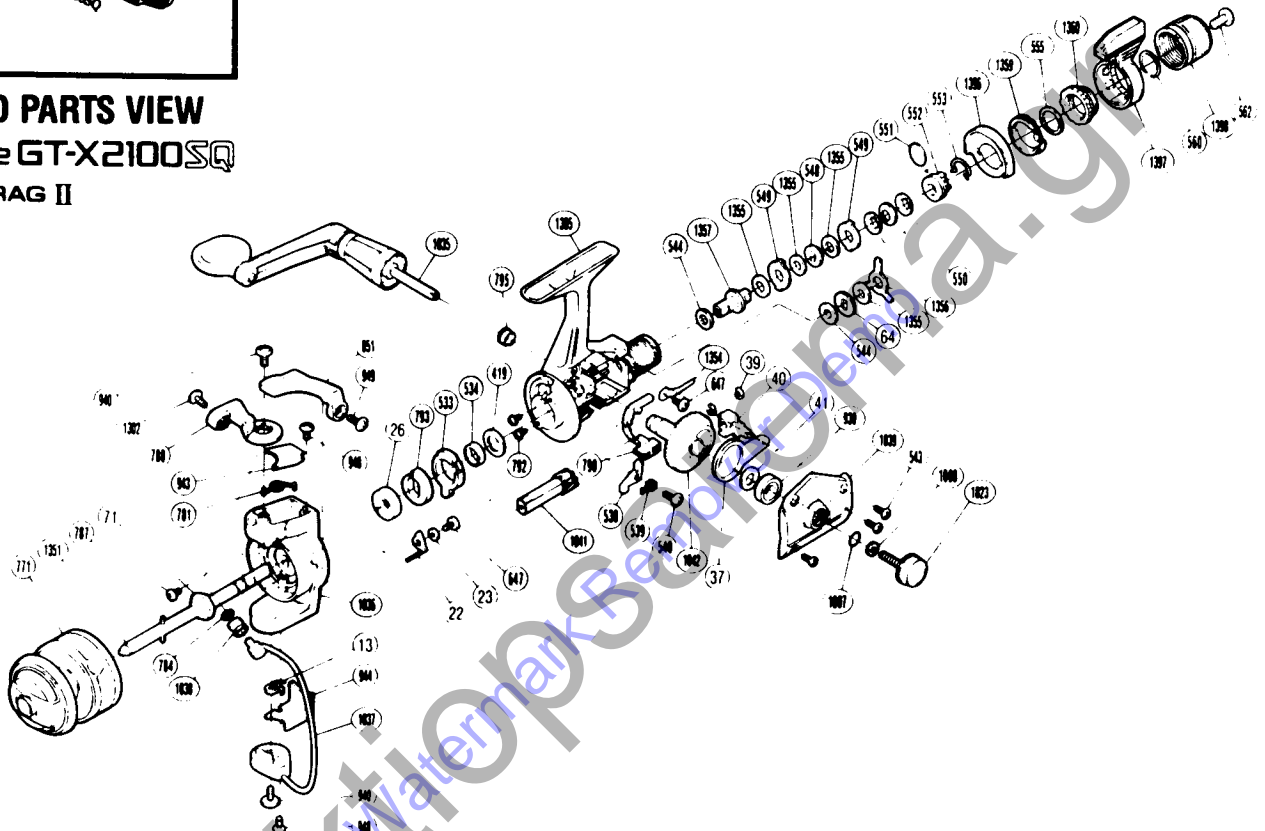

EXPLODED PARTS VIEW

Magnumlite GT-X2100SQ

FIGHTIN' DRAG II

PARTS LIST

PART #	DESCRIPTION	PART #	DESCRIPTION	PART #	DESCRIPTION
RD 0013	(Trip) Lever Spring	RD 0553	Hold Click Spring	RD 1008	Handle Lock Washer
RD 0022	(Bail) Trip Lever	RD 0555	Fightin' Pressure Screw	RD 1023	Handle Screw Cap
RD 0023	Trip Lever Spacer		Washer	RD 1035	Handle Assembly
RD 0026	Ball Bearing	RD 0560	Lever Hold Spring	RD 1036	Rotor
RD 0037	Oscillating Arm	RD 0562	Drag Programmer Screw	RD 1037	Bail Assembly
RD 0039	"C" Lock	RD 0647	Nut Lock Screw	RD 1038	Sic Ceramic Roller
RD 0040	Oscillating Block	RD 0771	Spool Assembly	RD 1039	Side Cover
RD 0041	Drive Gear Washer	RD 0780	Bail Arm	RD 1041	Pinion Gear
RD 0064	Click Gear	RD 0781	Bail Spring	RD 1042	Drive Gear
RD 0071	Rotor Nut	RD 0784	Line Roller Washer	RD 1302	Line Roller Screw
RD 0419	Bushing Washer (B)	RD 0787	Nut Lock Screw	RD 1351	Main Shaft
RD 0533	Anti-Reverse Lock Out	RD 0790	Anti-Reverse Switch (Black)	RD 1354	Drag Click
RD 0534	Pinion Spacer	RD 0792	Bearing Retainer Screw	RD 1355	Drag Washer "C1"
RD 0538	Anti-Reverse Pawl	RD 0793	Anti-Reverse Ratchet	RD 1356	Eared Washer "BF"
RD 0539	Anti-Reverse Pawl Spring	RD 0795	Bushing B	RD 1357	Drag Shaft
RD 0540	Anti-Reverse Pawl Screw	RD 0851	Quick-Fire II Trigger	RD 1359	Lever Click Gear
RD 0543	Side Cover Screw (B)	RD 0930	Ball Bearing	RD 1360	Fightin' Pressure Screw
RD 0544	Drag Washer "C2" (White)	RD 0940	Bail Trip Cam Screw	RD 1395	Body
RD 0548	Key Washer "A"	RD 0943	Bail Spring Cover	RD 1396	Lever Quadrant
RD 0549	Eared Washer "B"	RD 0944	Bail Trip Cover	RD 1397	Fightin' Drag II Lever
RD 0550	Coned Disc Spring	RD 0948	Bail Trip Cover Screw	RD 1398	Drag Programmer
RD 0551	"O" Ring	RD 0949	Trigger Screw		
RD 0552	Pressure Screw	RD 1007	Lock Washer Retainer		