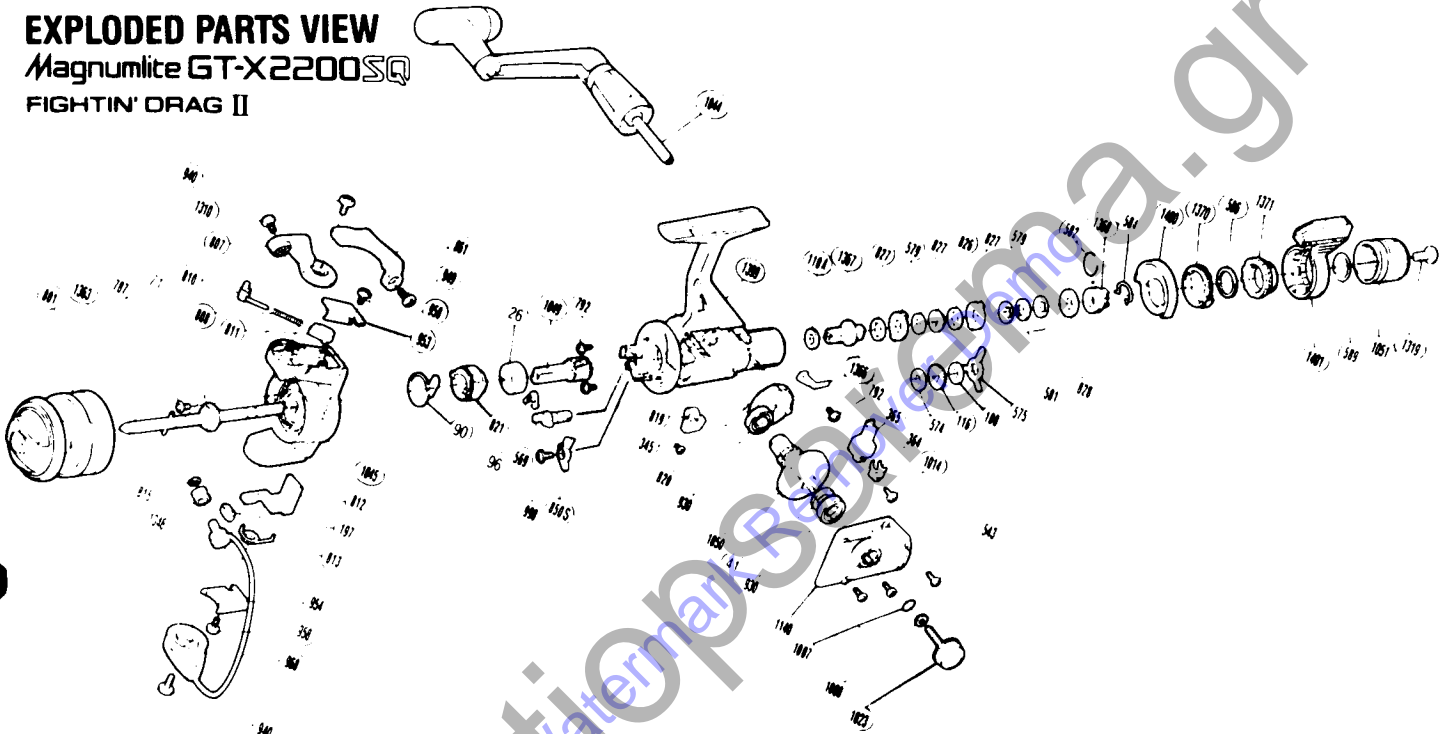

EXPLODED PARTS VIEW
Magnumlite GT-X2200SQ
FIGHTIN' DRAG II

PARTS LIST

PART #	DESCRIPTION	PART #	DESCRIPTION	PART #	DESCRIPTION
RD 0026	Ball Bearing	RD 0792	Bearing Retainer Screw	RD 0998	Anti-Reverse Pawl Screw
RD 0041	Drive Gear Washer	RD 0801	Spool Assembly (Universal)	RD 1007	Lock Washer Retainer
RD 0071	Rotor Nut	RD 0807	Bail Arm	RD 1008	Handle Lock Washer
RD 0090	Anti-Reverse Pawl Spring	RD 0808	Bail Spring	RD 1014	Slider Retainer Screw
RD 0096	Anti-Reverse Cam Spring	RD 0810	Bail Spring Guide A	RD 1023	Handle Screw Cap
RD 0108	Drag Washer "C(1)" (Black)	RD 0811	Bail Spring Guide B	RD 1044	Handle Assembly
RD 0110A	Drag Washer "D2" (White)	RD 0812	Bail Trip Lever	RD 1045	Rotor
RD 0116	Click Gear	RD 0813	Lever Spring	RD 1046	Sic Ceramic Roller
RD 0197	Bail Trip Slide Cam	RD 0815	Line Roller Washer	RD 1049	Pinion Gear
RD 0345	Anti-Reverse Lever Screw	RD 0819	Anti-Reverse Lever (Black)	RD 1050	Drive Gear
RD 0364	Oscillating Slider Retainer	RD 0820	Oscillating Gear	RD 1051	Drag Knob
RD 0365	Oscillating Slider	RD 0821	Anti-Reverse Ratchet	RD 1140	Side Cover
RD 0543	Side Cover Screw (B)	RD 0826	Key Washer "A"	RD 1310	Line Roller Screw
RD 0569	Anti-Reverse Cam	RD 0827	Drag Washer "H1"	RD 1319	Drag Knob Screw
RD 0574	Drag Washer "C2" (White)	RD 0828	Drag Spring Washer "A"	RD 1363	Main Shaft
RD 0575	Eared Washer "BF"	RD 0850S	Anti-Reverse Pawl	RD 1366	Drag Click
RD 0579	Eared Washer "B"	RD 0861	Quick-Fire II Trigger	RD 1367	Drag Shaft
RD 0581	Coned Disc Spring	RD 0930	Ball Bearing	RD 1368	Pressure Screw
RD 0582	"O" Ring	RD 0940	Bail Trip Cam Screw	RD 1370	Lever Click Gear
RD 0584	Hold Click Spring	RD 0949	Trigger Screw	RD 1371	Fightin' Pressure Screw
RD 0586	Fightin' Pressure Screw Washer	RD 0953	Bail Spring Cover	RD 1399	Body
RD 0589	Lever Hold Spring	RD 0954	Bail Trip Cover	RD 1400	Lever Quadrant
RD 0787	Nut Lock Screw	RD 0958	Bail Trip Cover Screw	RD 1401	Fightin' Drag II Lever
		RD 0968	Bail Assembly		