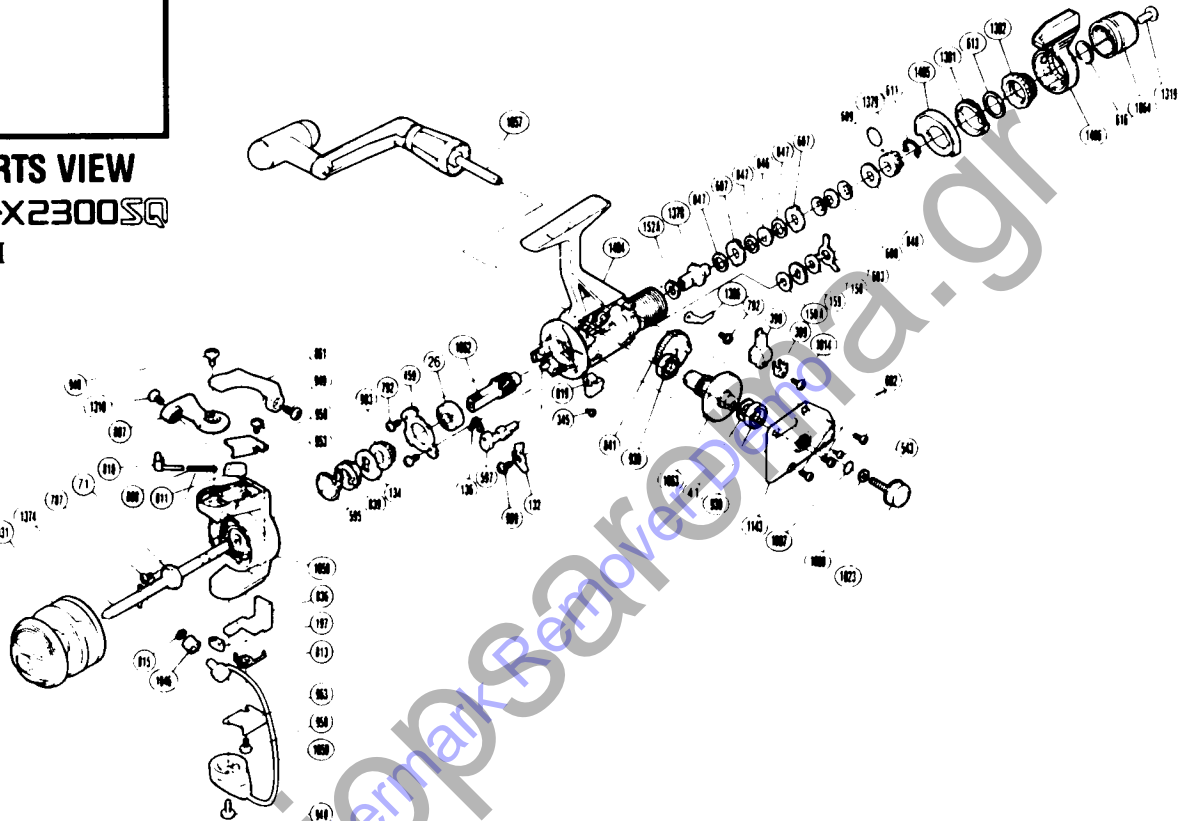

EXPLODED PARTS VIEW

Magnumlite GT-X2300SQ
FIGHTIN' DRAG II

PARTS LIST

| PART # | DESCRIPTION | PART # | DESCRIPTION | PART # | DESCRIPTION |
|----------|--------------------------------|---------|----------------------------|---------|-------------------------|
| RD 0026 | Ball Bearing | RD 0616 | Lever Hold Spring | RD 1007 | Lock Washer Retainer |
| RD 0041 | Drive Gear Washer | RD 0676 | Pinion Gear | RD 1008 | Handle Lock Washer |
| RD 0071 | Rotor Nut | RD 0787 | Nut Lock Screw | RD 1014 | Slider Retainer Screw |
| RD 0132 | Anti-Reverse Pawl Assembly | RD 0792 | Bearing Retainer Screw | RD 1023 | Handle Screw Cap |
| RD 0134 | Anti-Reverse Ratchet | RD 0807 | Bail Arm | RD 1046 | Sic Ceramic Roller |
| RD 0136 | Anti-Reverse Cam Spring | RD 0808 | Bail Spring | RD 1057 | Handle Assembly |
| RD 0150 | Drag Washer "C1" (Black) | RD 0810 | Bail Spring Guide A | RD 1058 | Rotor |
| RD 0150A | Drag Washer "C2" (White) | RD 0811 | Bail Spring Guide B | RD 1059 | Bail Assembly |
| RD 0152A | Drag Washer "D2" (White) | RD 0813 | Lever Spring | RD 1062 | Pinion Gear |
| RD 0159 | Click Gear | RD 0815 | Line Roller Washer | RD 1063 | Drive Gear |
| RD 0197 | Bail Trip Slide Cam | RD 0819 | Anti-Reverse Lever (Black) | RD 1064 | Drag Knob |
| RD 0345 | Anti-Reverse Lever Screw | RD 0831 | Spool Assembly (Universal) | RD 1143 | Side Cover |
| RD 0389 | Oscillating Slider Retainer | RD 0836 | Bail Trip Lever | RD 1310 | Line Roller Screw |
| RD 0390 | Oscillating Slider | RD 0839 | Anti-Reverse Spring Holder | RD 1319 | Drag Knob Screw |
| RD 0459 | Bearing Retainer | RD 0841 | Oscillating Gear | RD 1366 | Drag Click |
| RD 0543 | Side Cover Screw (B) | RD 0846 | Key Washer "A" | RD 1374 | Main Shaft |
| RD 0595 | Anti-Reverse Pawl Spring | RD 0847 | Drag Washer "H1" | RD 1378 | Drag Shaft |
| RD 0597 | Anti-Reverse Cam | RD 0848 | Drag Spring Washer "A" | RD 1379 | Pressure Screw |
| RD 0602 | Side Cover Screw A | RD 0861 | Quick-Fire II Trigger | RD 1381 | Lever Click Gear |
| RD 0603 | Eared Washer "BF" | RD 0930 | Ball Bearing | RD 1382 | Fightin' Pressure Screw |
| RD 0607 | Eared Washer "B" | RD 0940 | Bail Trip Cam Screw | RD 1404 | Body |
| RD 0608 | Coned Disc Spring | RD 0949 | Trigger Screw | RD 1405 | Lever Quadrant |
| RD 0609 | "O" Ring | RD 0953 | Bail Spring Cover | RD 1406 | Fightin' Drag II Lever |
| RD 0611 | Hold Click Spring | RD 0958 | Bail Trip Cover Screw | | |
| RD 0613 | Fightin' Pressure Screw Washer | RD 0963 | Bail Trip Cover | | |
| | | RD 0999 | Anti-Reverse Pawl Screw | | |