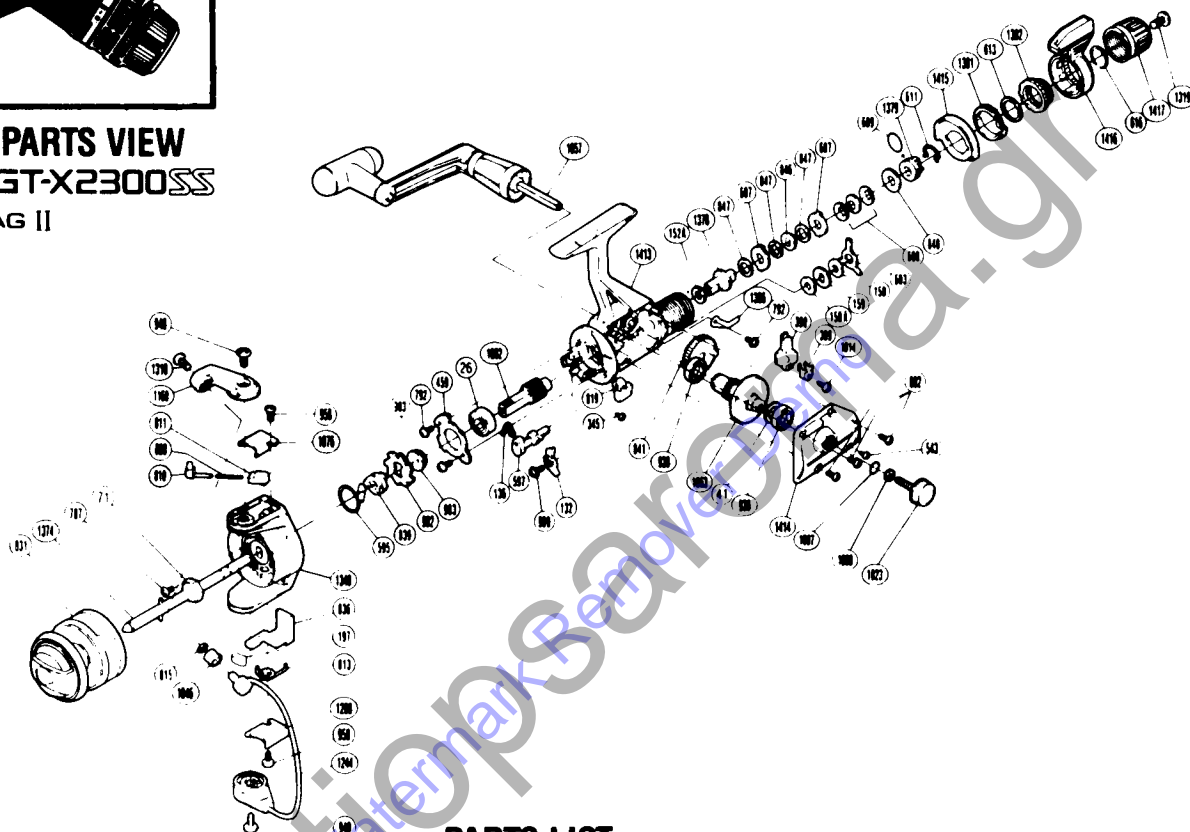

EXPLODED PARTS VIEW
Magnumlite GT-X2300SS
FIGHTIN' DRAG II

PARTS LIST

PART # DESCRIPTION

RD 0026	Ball Bearing
RD 0041	Drive Gear Washer
RD 0071	Rotor Nut
RD 0132	Anti-Reverse Pawl Assembly
RD 0136	Anti-Reverse Cam Spring
RD 0150	Drag Washer "C1" (Black)
RD 0150A	Drag Washer "C2" (White)
RD 0152A	Drag Washer "D2" (White)
RD 0159	Click Gear
RD 0197	Bail Trip Slide Cam
RD 0345	Anti-Reverse Lever Screw
RD 0389	Oscillating Slider Retainer
RD 0390	Oscillating Slider
RD 0459	Bearing Retainer
RD 0543	Side Cover Screw (B)
RD 0595	Anti-Reverse Pawl Spring
RD 0597	Anti-Reverse Cam
RD 0602	Side Cover Screw A
RD 0603	Eared Washer "BF"
RD 0607	Eared Washer "B"
RD 0608	Coned Disc Spring
RD 0609	"O" Ring
RD 0611	Hold Click Spring
RD 0613	Fightin' Pressure Screw Washer

PART # DESCRIPTION

RD 0616	Lever Hold Spring
RD 0676	Pinion Gear
RD 0787	Nut Lock Screw
RD 0792	Bearing Retainer Screw
RD 0808	Bail Spring
RD 0810	Bail Spring Guide A
RD 0811	Bail Spring Guide B
RD 0813	Lever Spring
RD 0815	Line Roller Washer
RD 0819	Anti-Reverse Lever (Black)
RD 0831	Spool Assembly (Universal)
RD 0836	Bail Trip Lever
RD 0839	Anti-Reverse Spring Holder
RD 0841	Oscillating Gear
RD 0846	Key Washer "A"
RD 0847	Drag Washer "H1"
RD 0848	Drag Spring Washer "A"
RD 0902	Anti-Reverse Ratchet
RD 0930	Ball Bearing
RD 0940	Bail Trip Cam Screw
RD 0958	Bail Trip Cover Screw
RD 0999	Anti-Reverse Pawl Screw
RD 1007	Lock Washer Retainer
RD 1008	Handle Lock Washer
RD 1014	Slider Retainer Screw