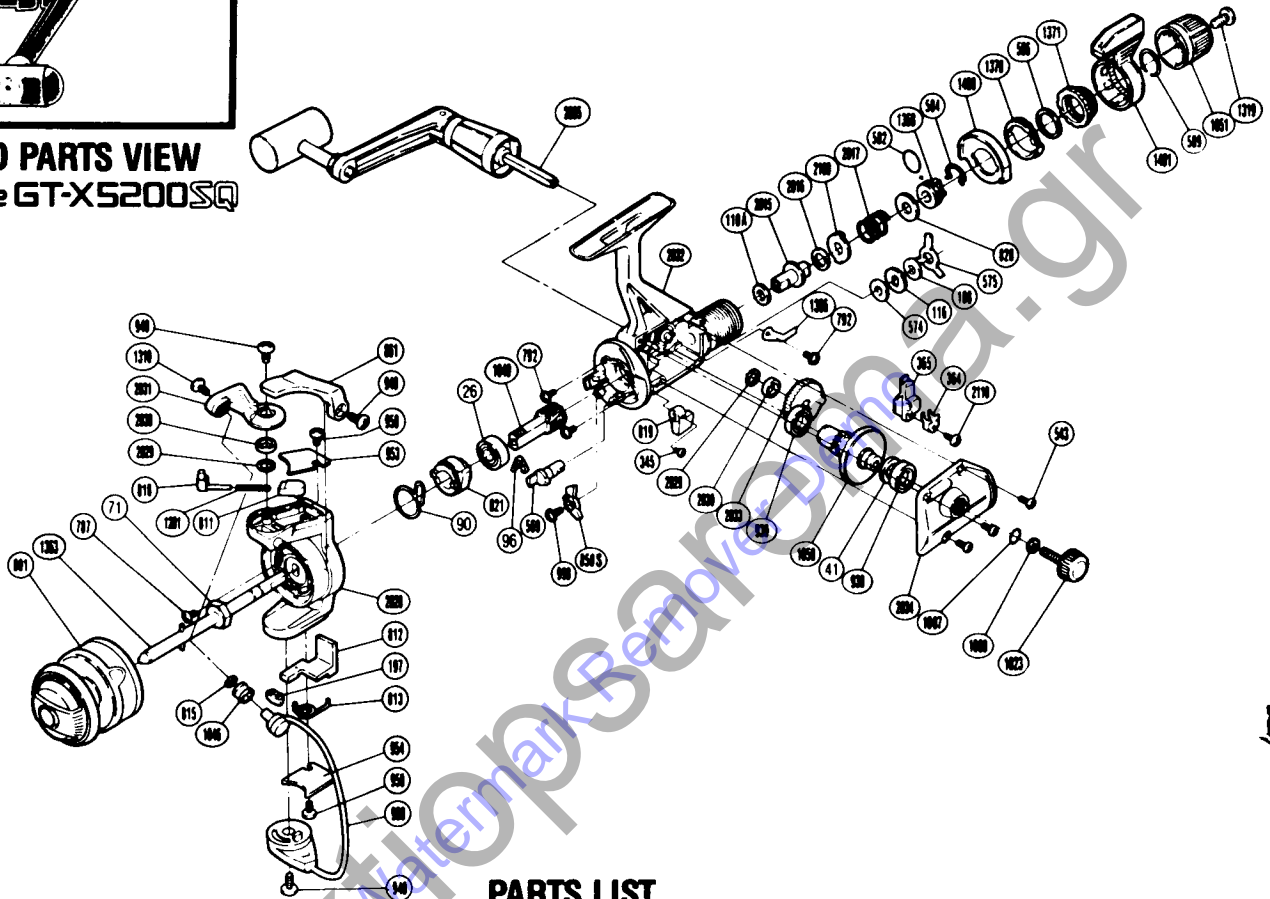


**EXPLODED PARTS VIEW**

Magnumlite GT-X5200SQ

**PARTS LIST****PART # DESCRIPTION**

RD 0026	Ball Bearing
RD 0041	Drive Gear Washer
RD 0071	Rotor Nut
RD 0090	Anti-Reverse Pawl Spring
RD 0096	Anti-Reverse Cam Spring
RD 0108	Drag Washer "C(1)" (Black)
RD 0110A	Drag Washer "D2" (White)
RD 0116	Click Gear
RD 0197	Bail Trip Slide Cam
RD 0345	Anti-Reverse Lever Screw
RD 0364	Oscillating Slider Retainer
RD 0365	Oscillating Slider
RD 0543	Side Cover Screw (B)
RD 0569	Anti-Reverse Cam
RD 0574	Drag Washer "C2" (White)
RD 0575	Eared Washer "BF"
RD 0582	"O" Ring
RD 0584	Hold Click Spring
RD 0586	Fightin' Pressure Screw Washer
RD 0589	Lever Hold Spring
RD 0787	Nut Lock Screw
RD 0792	Bearing Retainer Screw
RD 0801	Spool Assembly (Universal)

PART # DESCRIPTION

RD 0810	Bail Spring Guide A
RD 0811	Bail Spring Guide B
RD 0812	Bail Trip Lever
RD 0813	Lever Spring
RD 0815	Line Roller Washer
RD 0819	Anti-Reverse Lever (Black)
RD 0821	Anti-Reverse Ratchet
RD 0828	Drag Spring Washer "A"
RD 0850S	Anti-Reverse Pawl
RD 0861	Quick-Fire II Trigger
RD 0930	Ball Bearing
RD 0940	Bail Trip Cam Screw
RD 0949	Trigger Screw
RD 0953	Bail Spring Cover
RD 0954	Bail Trip Cover
RD 0958	Bail Trip Cover Screw
RD 0968	Bail Assembly
RD 0998	Anti-Reverse Pawl Screw
RD 1007	Lock Washer Retainer
RD 1008	Handle Lock Washer
RD 1023	Handle Screw Cap
RD 1046	Sic Ceramic Roller
RD 1049	Pinion Gear
RD 1050	Drive Gear

PART # DESCRIPTION

RD 1051	Drag Knob
RD 1201	Bail Spring
RD 1310	Line Roller Screw
RD 1319	Drag Knob Screw
RD 1363	Main Shaft
RD 1366	Drag Click
RD 1368	Pressure Screw
RD 1370	Lever Click Gear
RD 1371	Fightin' Pressure Screw
RD 1400	Lever Quadrant
RD 1401	Fightin' Drag II Lever
RD 2015	Drag Shaft
RD 2016	Drag Washer "H2" (White)
RD 2017	Drag Coil Spring
RD 2028	Rotor
RD 2029	Bearing Washer
RD 2030	Ball Bearing
RD 2031	Bail Arm
RD 2032	Body
RD 2033	Oscillating Gear
RD 2034	Side Cover
RD 2035	Handle Assembly
RD 2108	Eared Washer "B"
RD 2110	Slider Retainer Screw