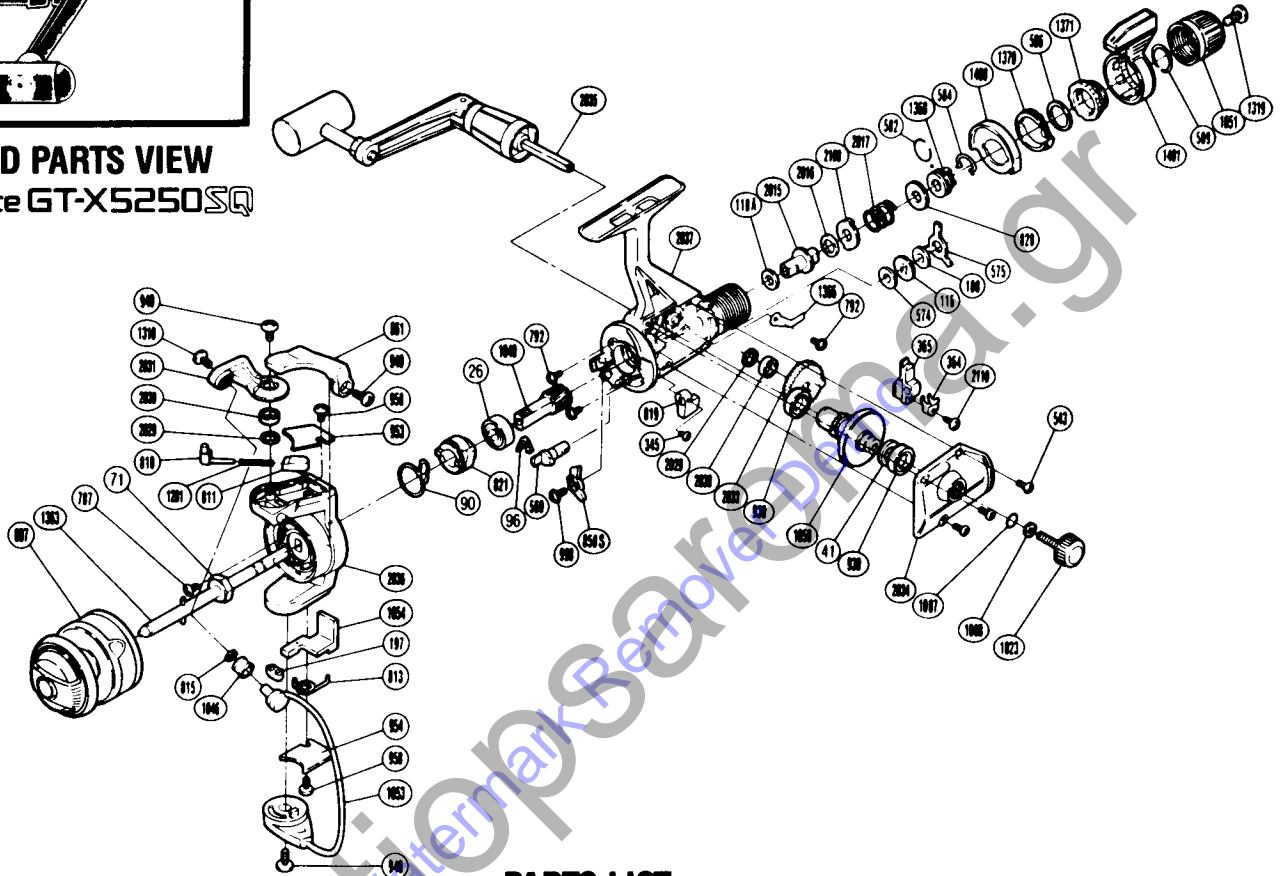


**EXPLODED PARTS VIEW**

Magnumlite GT-X5250SQ

**PARTS LIST**

PART #	DESCRIPTION	PART #	DESCRIPTION	PART #	DESCRIPTION
RD 0026	Ball Bearing	RD 0811	Bail Spring Guide B	RD 1054	Bail Trip Lever
RD 0041	Drive Gear Washer	RD 0813	Lever Spring	RD 1201	Bail Spring
RD 0071	Rotor Nut	RD 0815	Line Roller Washer	RD 1310	Line Roller Screw
RD 0090	Anti-Reverse Pawl Spring	RD 0819	Anti-Reverse Lever (Black)	RD 1319	Drag Knob Screw
RD 0096	Anti-Reverse Cam Spring	RD 0821	Anti-Reverse Ratchet	RD 1363	Main Shaft
RD 0108	Drag Washer "C(1)" (Black)	RD 0828	Drag Spring Washer "A"	RD 1366	Drag Click
RD 0110A	Drag Washer "D2" (White)	RD 0850S	Anti-Reverse Pawl	RD 1368	Pressure Screw
RD 0116	Click Gear	RD 0861	Quick-Fire II Trigger	RD 1370	Lever Click Gear
RD 0197	Bail Trip Slide Cam	RD 0897	Spool Assembly (Universal)	RD 1371	Fightin' Pressure Screw
RD 0345	Anti-Reverse Lever Screw	RD 0930	Ball Bearing	RD 1400	Lever Quadrant
RD 0364	Oscillating Slider Retainer	RD 0940	Bail Trip Cam Screw	RD 1401	Fightin' Drag II Lever
RD 0365	Oscillating Slider	RD 0949	Trigger Screw	RD 2015	Drag Shaft
RD 0543	Side Cover Screw (B)	RD 0953	Bail Spring Cover	RD 2016	Drag Washer "H2" (White)
RD 0569	Anti-Reverse Cam	RD 0954	Bail Trip Cover	RD 2017	Drag Coil Spring
RD 0574	Drag Washer "C2" (White)	RD 0958	Bail Trip Cover Screw	RD 2029	Bearing Washer
RD 0575	Eared Washer "BF"	RD 0998	Anti-Reverse Pawl Screw	RD 2030	Ball Bearing
RD 0582	"O" Ring	RD 1007	Lock Washer Retainer	RD 2031	Ball Arm
RD 0584	Hold Click Spring	RD 1008	Handle Lock Washer	RD 2033	Oscillating Gear
RD 0586	Fightin' Pressure Screw Washer	RD 1023	Handle Screw Cap	RD 2034	Side Cover
RD 0589	Lever Hold Spring	RD 1046	Sic Ceramic Roller	RD 2035	Handle Assembly
RD 0787	Nut Lock Screw	RD 1049	Pinion Gear	RD 2036	Rotor
RD 0792	Bearing Retainer Screw	RD 1050	Drive Gear	RD 2037	Body
RD 0810	Bail Spring Guide A	RD 1051	Drag Knob	RD 2108	Eared Washer "B"
		RD 1053	Bail Assembly	RD 2110	Slider Retainer Screw