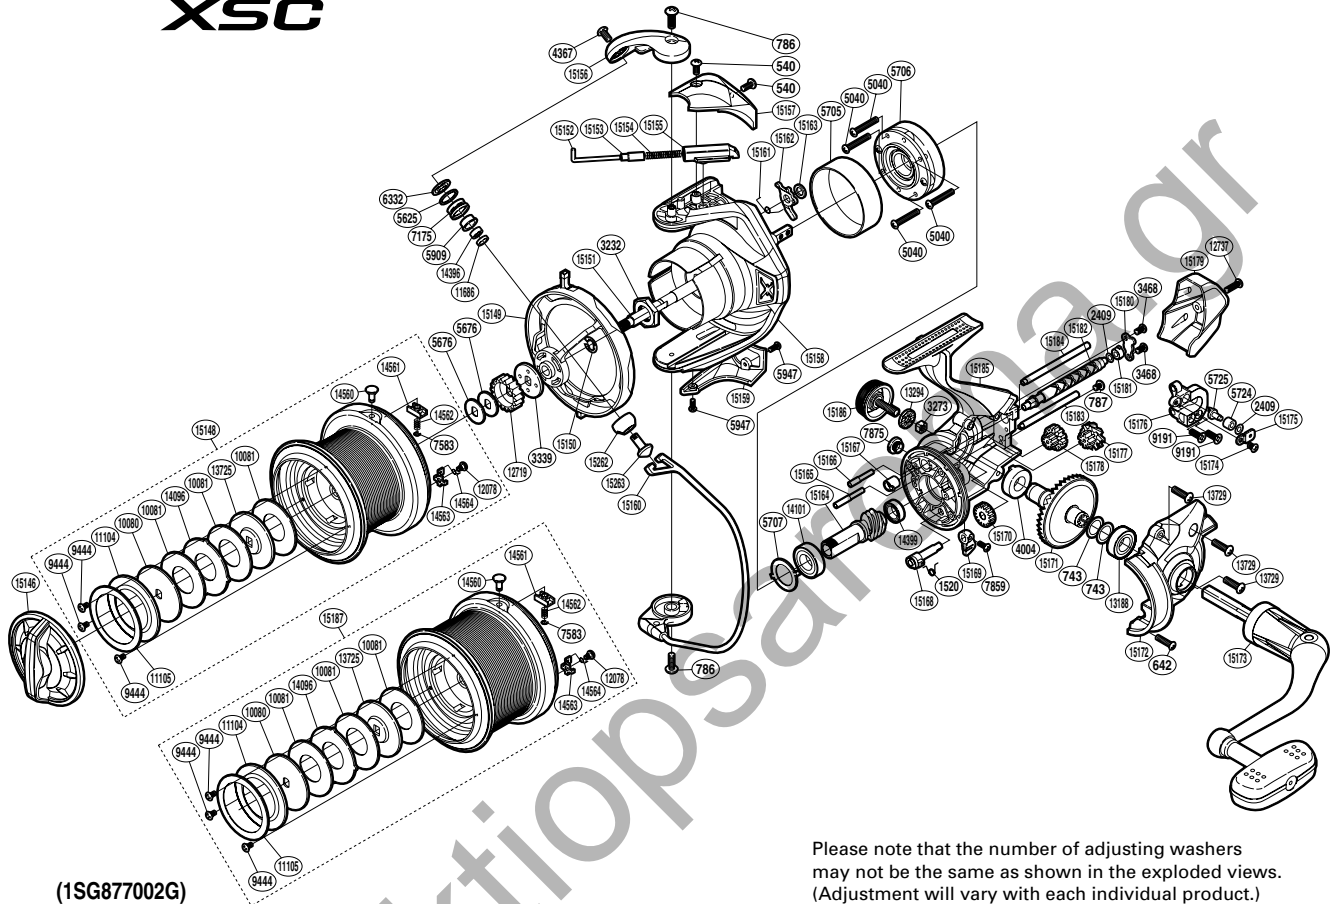

**ULTEGRA  
 XSC**

**UL-10000XSC**

(1SG877002G)

Part No.	Description	Part No.	Description	Part No.	Description
RD 0540	Screw	RD11104	Seal Plate A	RD15160	Bail Assembly
RD 0642	Screw	RD11105	Seal Plate B	RD15161	Lever Spring
RD 0743	Washer	RD11686	Bearing Spacer	RD15162	Bail Trip Lever
RD 0786	Screw	RD12078	Screw	RD15163	Washer
RD 0787	Screw	RD12719	Spool Support A	RD15164	Pinion Gear
RD 1520	Anti-Reverse Cam Spring	RD12737	Screw	RD15165	Idle Gear B Shaft
RD 2409	Spacer	RD13188	Ball Bearing	RD15166	Idle Gear C Shaft
RD 3232	Rotor Nut	RD13294	Handle Screw Lock Washer	RD15167	Worm Bushing (front)
RD 3273	Handle Screw Lock	RD13725	Key Washer	RD15168	Anti-Reverse Cam
RD 3339	Spool Support B	RD13729	Screw	RD15169	Anti-Reverse Lever
RD 3468	Screw	RD14096	Eared Washer	RD15170	Idle Gear
RD 4004	Drive Gear Bushing	RD14101	Ball Bearing	RD15171	Drive Gear
RD 4367	Screw	RD14396	Ball Bearing	RD15172	Side Cover
RD 5040	Screw	RD14399	Ball Bearing	RD15173	Handle Assembly
RD 5625	Line Roller Spacer	RD14560	Line Clip	RD15174	Screw
RD 5676	Spool Washer	RD14561	Line Clip Holder	RD15175	Oscillating Pawl Cover
RD 5705	Roller Clutch Ring	RD14562	Line Clip Spring	RD15176	Oscillating Slider
RD 5706	Roller Clutch Assembly	RD14563	Drag Click	RD15177	Idle Gear B
RD 5707	Bearing Washer	RD14564	Drag Click Spring	RD15178	Idle Gear C
RD 5724	Oscillating Slider Bushing	RD15146	Drag Knob	RD15179	Rear Protector
RD 5725	Oscillating Pawl	RD15148	Spool Assembly	RD15180	Worm Shaft Retainer
RD 5909	Line Roller Bushing	RD15149	Line Safety Guard	RD15181	Worm Bushing (rear)
RD 5947	Screw	RD15150	E Lock	RD15182	Worm Shaft
RD 6332	Line Roller Washer	RD15151	Main Shaft	RD15183	Oscillating Guide A
RD 7175	Line Roller	RD15152	Bail Spring Guide A	RD15184	Oscillating Guide B
RD 7583	E Lock	RD15153	Bail Spring Guide A Support	RD15185	Body
RD 7859	Screw	RD15154	Bail Spring	RD15186	Handle Screw Cap
RD 7875	Oil Cap	RD15155	Bail Spring Guide B	RD15262	Line Roller Support Cover
RD 9191	Screw	RD15156	Bail Arm	RD15263	Line Roller Support
RD 9444	Screw	RD15157	Bail Spring Cover		
RD10080	Key Washer	RD15158	Rotor		
RD10081	Drag Washer	RD15159	Bail Hold Support Guard	RD15187	Spare Spool Assembly