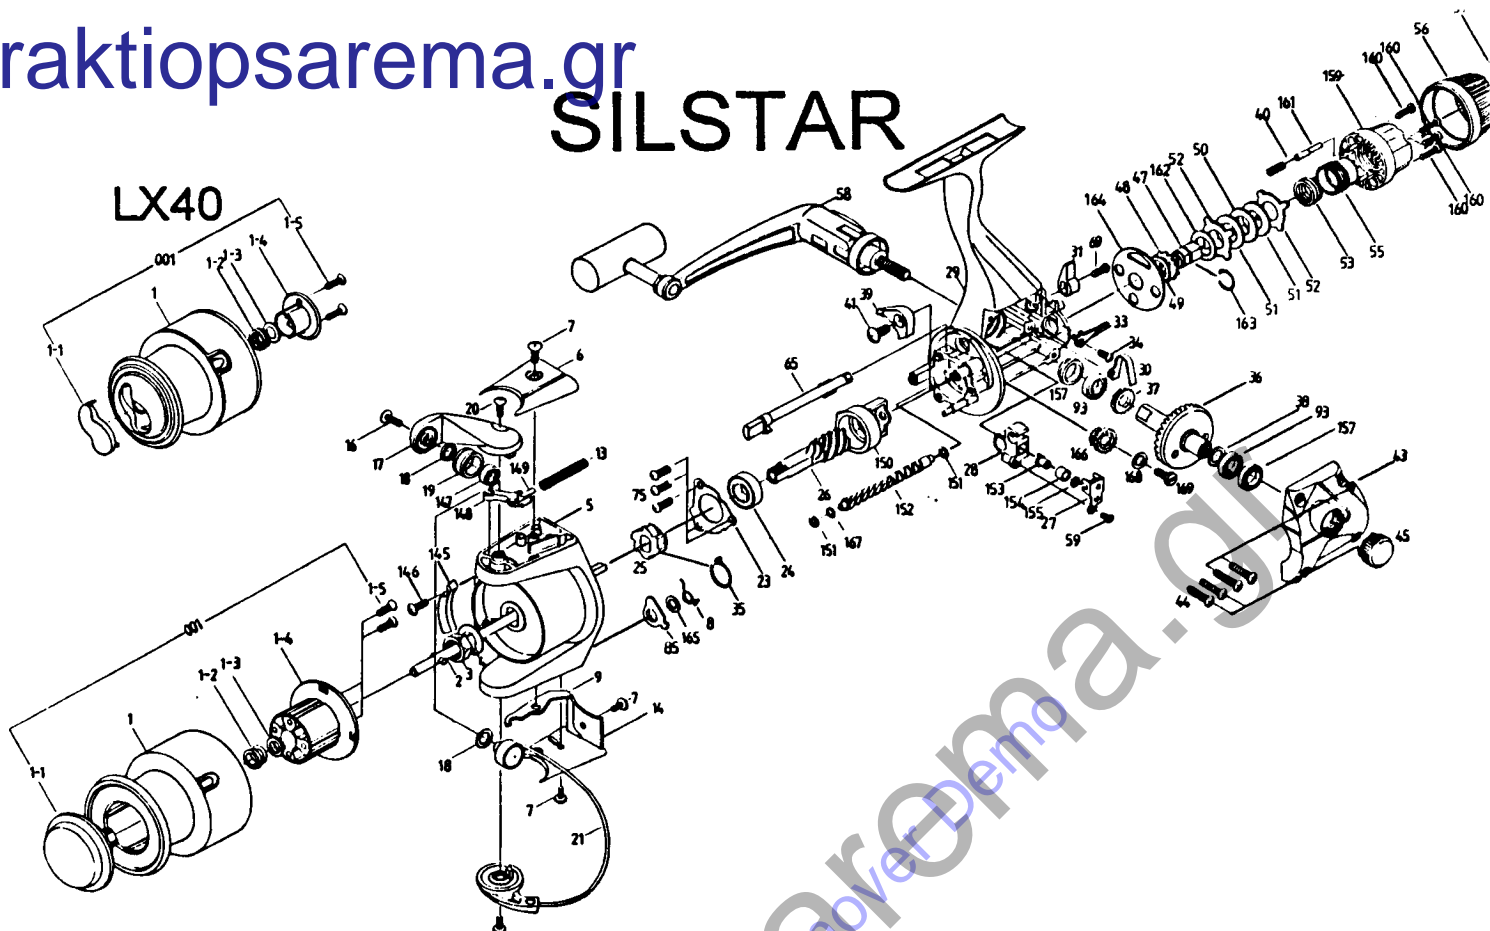

SILSTAR

REF.NO	PART NO.	DESCRIPTION	PRICE	REF. NO.	PART NO.	DESCRIPTION	PRICE
1	001-6123	SPOOL ASSY ALUM	$8.00	45	045-0310	HANDLE S/C CAP	$0.35
1	001-6523	SPOOL ASSY GRHT	$4.75	47	047-6123	CLICK METAL	$0.60
2	002-6123	MAIN SHAFT ASSY	$3.10	48	048-6123	CLICK GEAR	$0.35
3	003-0210	ROTOR NUT	$0.35	49	049-6123	B W/S	$0.35
4	004-2810	S/P W/S	$0.35	50	050-6123	D W/S	$0.35
6	006-6123	ROTOR	$4.20	61	061-6123	C W/S	$0.35
6	006-6123	B/H C/C	$0.35	62	062-6123	A W/S	$0.35
7	007-4211	B/H C/O S/C	$0.35	63	063-6123	COIL S/P	$0.35
8	008-6123	BAIL K/L S/P	$0.35	65	065-6123	PRESSURE	$0.35
9	009-6123	BAIL K/L	$0.35	66	066-6123	DRAG KNOB	$0.75
13	013-6123	BAIL S/P	$0.35	67	067-6123	DRAG KNOB S/C	$0.35
14	014-6123	ARM LEVER C/O	$0.35	68	068-6123	HANDLE ASSY	$3.75
18	018-0410	L-SLIDER S/C	$0.35	69	069-0110	SCREW	$0.35
17	017-6123	ARM LEVER	$0.60	65	065-6123	A-R-CAM	$0.60
18	018-6123	L-ROLLER COLLAR	$0.35	69	069-6123	A-R-LEVER S/C	$0.35
19	019-6123	L-ROLLER	$1.80	76	076-4214	BEARING PLATE S/C	$0.35
20	020-4211	ARM LEVER S/C	$0.35	85	085-6123	KICK LINK	$0.35
21	021-6123	BAIL ASSY	$3.00	93	024-6111	BALL BEARING	$3.10
23	023-6123	BEARING PLATE	$0.35	145	145-6123	BALANCE	$0.35
24	024-4216	BALL BEARING	$3.10	146	146-6123	SCREW	$0.35
25	025-6123	RATCHET	$0.35	147	024-6123	BALL BEARING	$3.10
26	026-6123	PINION	$2.80	148	148-6123	BAIL S/P LINK	$0.35
27	027-6123	RETAINER	$0.35	149	149-6123	BAIL S/P HOLDER	$0.35
28	028-6123	O/S HOLDER	$0.35	150	150-6123	BEARING HOLDER	$0.60
29	029-6123	BODY ASSY	$5.75	151	151-6123	BEARING	$0.35
30	030-6123	A-R-CAM S/P	$0.35	152	152-6123	CARRIAGE S/C	$3.00
31	031-6123	A-R-LEVER	$0.35	153	153-6123	PAWL	$1.10
33	033-6123	CLICK CLAW	$0.35	154	154-6123	PAWL COLLAR	$0.35
34	034-6123	CLICK CLAW S/P	$0.35	155	155-6123	PAWL W/S	$0.35
35	035-6123	A-R-CLAW S/P	$0.35	156	156-6123	STOP RING	$0.35
36	036-6123	DRIVE GEAR	$1.95	157	157-6123	SEAL	$0.35
37	037-6123	O/S GEAR	$0.35	159	159-6123	REAR COVER	$0.35
38	038-4211	DRIVE GEAR ADJ W/S	$0.35	160	160-6123	REAR C/O S/C	$0.35
39	039-6123	A-R-CLAW	$0.35	161	161-6123	CLICK PIN	$0.35
40	040-6123	DRAG LEAF S/P	$0.35	162	162-6123	W/S	$0.35
41	041-6123	A-R-CLAW S/C	$0.35	164	164-6123	DRAG PLATE	$0.75
43	043-6123	BODY C/O ASSY	$1.75				
44	044-3010	BODY C/O S/C	$0.35				

PARTS LIST FOR SILSTAR : LX40

- When ordering parts for your Silstar reel, be sure to include the following:
1) Complete Model Number and Letter. Example: BT 80 B
2) Specify Color for FX, BT, CX, ER, EC series reels.