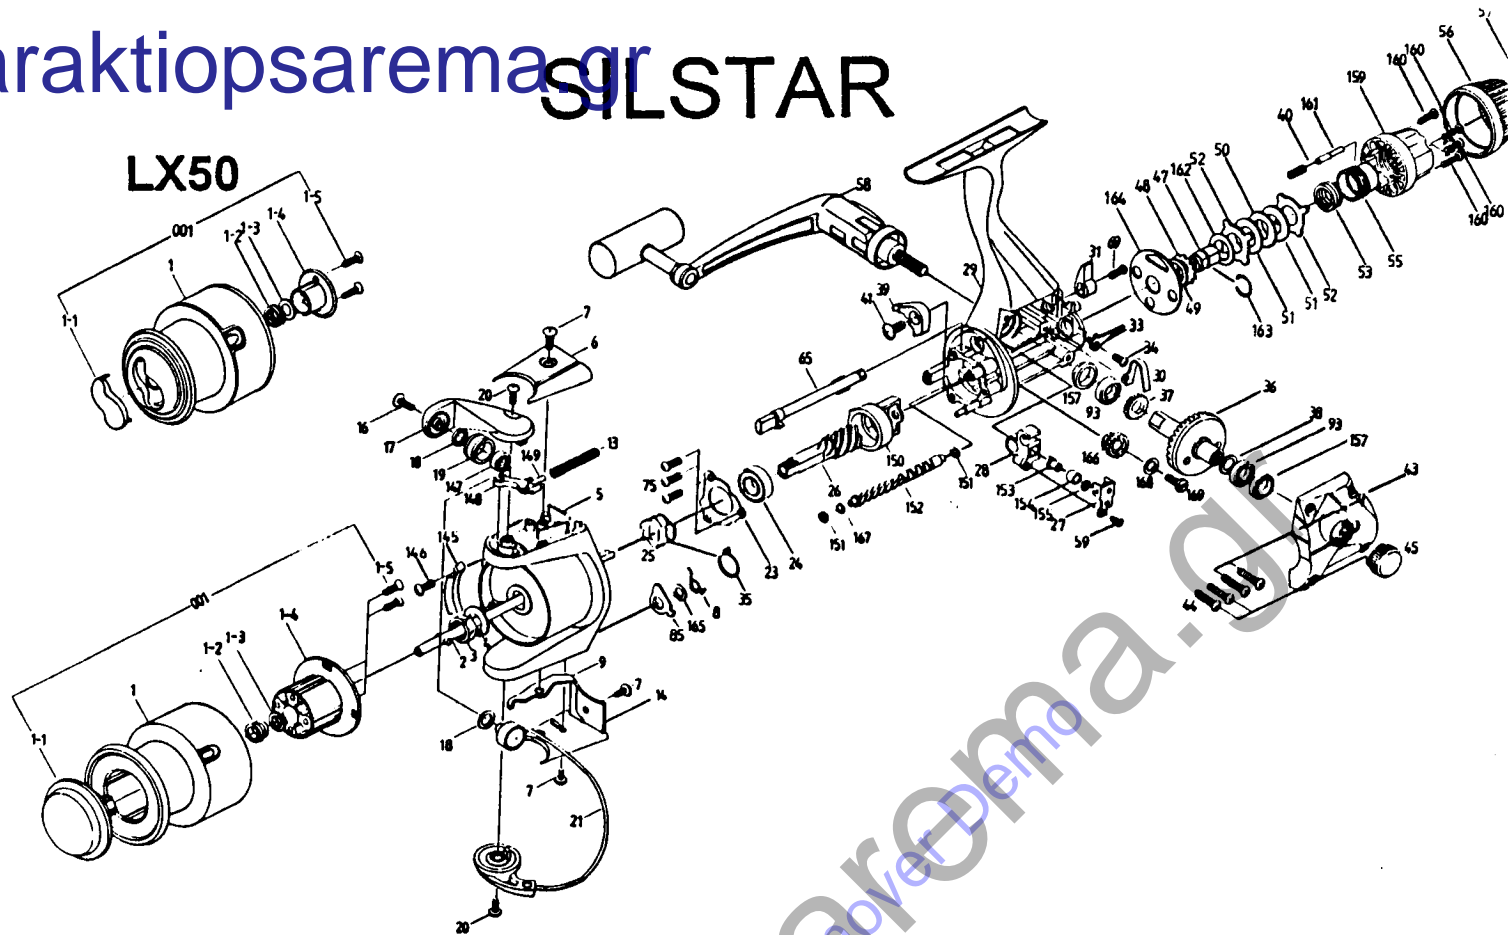

paraktiopsarema.gr SILSTAR

REF.NO	PART NO.	DESCRIPTION	PRICE	REF. NO.	PART NO.	DESCRIPTION	PRICE
1	001-6124	SPOOL ASSY ALUM	$8.00	46	046-0310	HANDLE S/C CAP	$0.36
1	001-6624	SPOOL ASSY GRHT	$4.75	47	047-6123	CLICK METAL	$0.60
2	002-6123	MAIN SHAFT ASSY	$3.10	48	048-6123	CLICK GEAR	$0.35
3	003-0210	ROTOR NUT	$0.35	49	049-6123	B W/S	$0.35
4	004-2810	S/P W/S	$0.35	50	050-6123	D W/S	$0.35
5	005-6123	ROTOR	$4.20	51	051-6123	C W/S	$0.35
6	006-6123	B/H C/C	$0.35	52	052-6123	A W/S	$0.35
7	007-4211	B/H C/O S/C	$0.35	53	053-6123	COIL S/P	$0.35
8	008-6123	BAIL K/L S/P	$0.35	55	055-6123	PRESSURE	$0.35
9	009-6123	BAIL K/L	$0.35	56	056-6123	DRAG KNOB	$0.75
13	013-6123	BAIL S/P	$0.35	57	057-6123	DRAG KNOB S/C	$0.35
14	014-6123	ARM LEVER C/O	$0.35	58	058-6123	HANDLE ASSY	$3.75
16	016-0410	L-SLIDER S/C	$0.35	59	059-0110	SCREW	$0.35
17	017-6123	ARM LEVER	$0.60	65	065-6123	A-R-CAM	$0.60
18	018-6123	L-ROLLER COLLAR	$0.35	69	069-6123	A-R-LEVER S/C	$0.35
19	019-6123	L-ROLLER	$1.80	75	075-4214	BEARING PLATE S/C	$0.35
20	020-4211	ARM LEVER S/C	$0.35	85	085-6123	KICK LINK	$0.35
21	021-6123	BAIL ASSY	$3.00	93	024-5111	BALL BEARING	$3.10
23	023-6123	BEARING PLATE	$0.35	146	145-6123	BALANCE	$0.35
24	024-4216	BALL BEARING	$3.10	146	146-6123	SCREW	$0.35
25	025-6123	RATCHET	$0.35	147	024-6123	BALL BEARING	$3.10
26	026-6123	PINION	$2.80	148	148-6123	BAIL S/P LINK	$0.35
27	027-6123	RETAINER	$0.35	149	149-6123	BAIL S/P HOLDER	$0.35
28	028-6123	O/S HOLDER	$0.35	150	150-6123	BEARING HOLDER	$0.60
29	029-6124	BODY ASSY	$5.75	151	161-6123	BEARING	$0.35
30	030-6123	A-R-CAM S/P	$0.35	152	162-6123	CARRIAGE S/C	$3.00
31	031-6123	A-R-LEVER	$0.35	153	163-6123	PAWL	$1.10
33	033-6123	CLICK CLAW	$0.35	154	164-6123	PAWL COLLAR	$0.35
34	034-6123	CLICK CLAW S/P	$0.35	155	165-6123	PAWL W/S	$0.35
35	035-6123	A-R-CLAW S/P	$0.35	156	166-6123	STOP RING	$0.35
36	036-6123	DRIVE GEAR	$1.85	157	167-6123	SEAL	$0.35
37	037-6123	O/S GEAR	$0.35	159	159-6123	REAR COVER	$0.35
38	038-4211	DRIVE GEAR ADJ W/S	$0.35	160	160-6123	REAR C/O S/C	$0.35
39	039-6123	A-R-CLAW	$0.35	161	161-6123	CLICK PIN	$0.35
40	040-6123	DRAG LEAF S/P	$0.35	162	162-6123	W/S	$0.35
41	041-6123	A-R-CLAW S/C	$0.35	164	164-6123	DRAG PLATE	$0.75
43	043-6124	BODY C/O ASSY	$2.15				
44	044-3010	BODY C/O S/C	$0.35				

PARTS LIST FOR SILSTAR : LX50

- When ordering parts for your Silstar reel, be sure to include the following:
1) Complete Model Number and Letter. Example: BT 80 B
2) Specify Color for FX, BT,CX,ER,EC series reels.