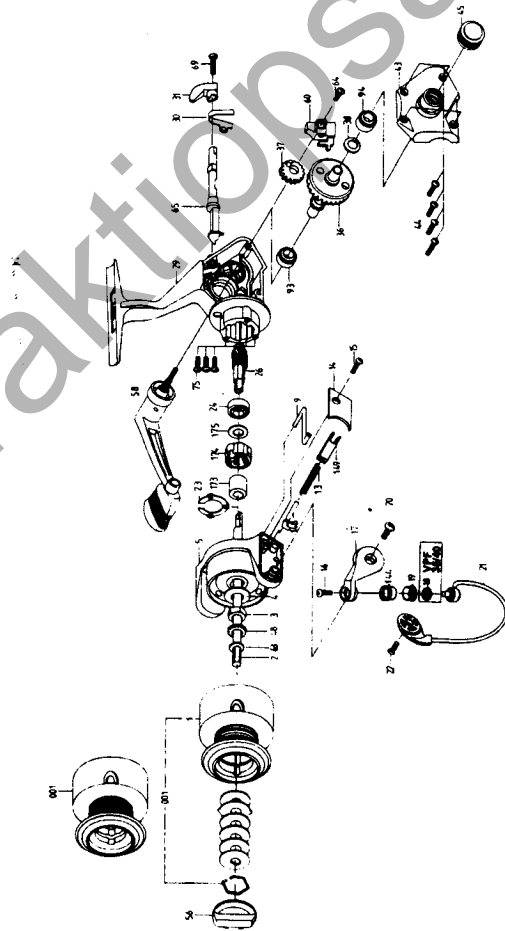

VERTEX SERIES PARTS LIST

NO	PART NAME	NO	PART NAME	NO	PART NAME
1	Spool Assy	23	Bearing Plate	60	O/S-Slider
2	Main Shaft	24	Ball Bearing	63	Spool ADJ W/S
3	Rotor Nut	26	Pinion	64	O/S Slider S/C
4	Rotor Washer	29	Body	65	Anti-R-Cam
5	Rotor Assy	30	A-R-Cam SP	69	Anti-R-Claw S/C
9	Kick Lever	31	Anti-R-Lever	75	Bearing Plate S/C
13	Bail Spring	36	Drive Gear	93	P.A. Bearing
14	Arm Lever C/O	37	O/S-Gear	94	Ball Bearing
15	Arm Lever C/O S/C	38	Drive Gear AD W/S	148	Bail S/P Link
16	Line Slider Screw	43	Body Cover	149	Bail S/P Holder
17	Arm Lever	44	Body C/O S/C	173	Sleeve
19	Line Roller Assy	45	Handle S/C Cap	174	One Way Assy
20	Arm Lever S/C	48	Click Gear	175	Washer
21	Bail Assy	56	Drag Assy		
22	Bail Holder S/C	58	Handle Assy		