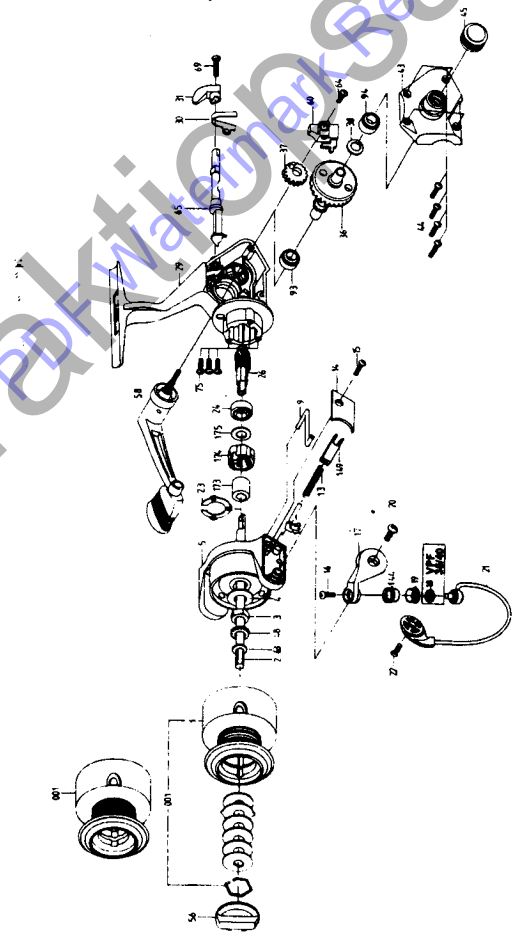

VERTEX SERIES PARTS LIST

NO	PART NAME	NO	PART NAME	NO	PART NAME
1	Spool Assy	23	Bearing Plate	60	O/S-Slider
2	Main Shaft	24	Ball Bearing	63	Spool ADJ W/S
3	Rotor Nut	26	Pinion	64	O/S Slider S/C
4	Rotor Washer	29	Body	65	Anti-R-Cam
5	Rotor Assy	30	A-R-Cam SP	69	Anti-R-Claw S/C
9	Kick Lever	31	Anti-R-Lever	75	Bearing Plate S/C
13	Bail Spring	36	Drive Gear	93	P.A. Bearing
14	Arm Lever C/O	37	O/S-Gear	94	Ball Bearing
15	Arm Lever C/O S/C	38	Drive Gear AD W/S	148	Bail S/P Link
16	Line Slider Screw	43	Body Cover	149	Bail S/P Holder
17	Arm Lever	44	Body C/O S/C	173	Sleeve
19	Line Roller Assy	45	Handle S/C Cap	174	One Way Assy
20	Arm Lever S/C	48	Click Gear	175	Washer
21	Bail Assy	56	Drag Assy		
22	Bail Holder S/C	58	Handle Assy		