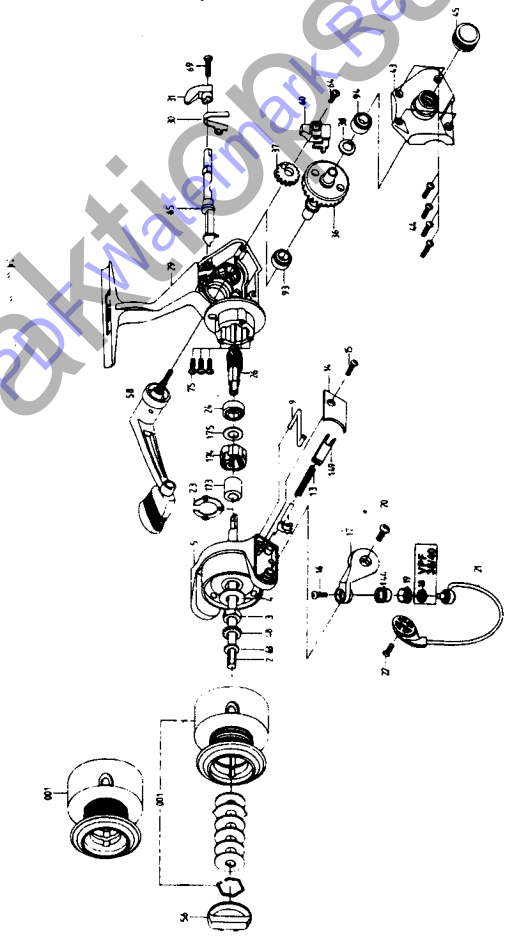

VERTEX SERIES PARTS LIST

NO	PART NAME	NO	PART NAME	NO	PART NAME
1	Spool Assy	23	Bearing Plate	60	O/S-Slider
2	Main Shaft	24	Ball Bearing	63	Spool ADJ W/S
3	Rotor Nut	26	Pinion	64	O/S Slider S/C
4	Rotor Washer	29	Body	65	Anti-R-Cam
5	Rotor Assy	30	A-R-Cam SP	69	Anti-R-Claw S/C
9	Kick Lever	31	Anti-R-Lever	75	Bearing Plate S/C
13	Bail Spring	36	Drive Gear	93	P.A. Bearing
14	Arm Lever C/O	37	O/S-Gear	94	Ball Bearing
15	Arm Lever C/O S/C	38	Drive Gear AD W/S	148	Bail S/P Link
16	Line Slider Screw	43	Body Cover	149	Bail S/P Holder
17	Arm Lever	44	Body C/O S/C	173	Sleeve
19	Line Roller Assy	45	Handle S/C Cap	174	One Way Assy
20	Arm Lever S/C	48	Click Gear	175	Washer
21	Bail Assy	56	Drag Assy		
22	Bail Holder S/C	58	Handle Assy		