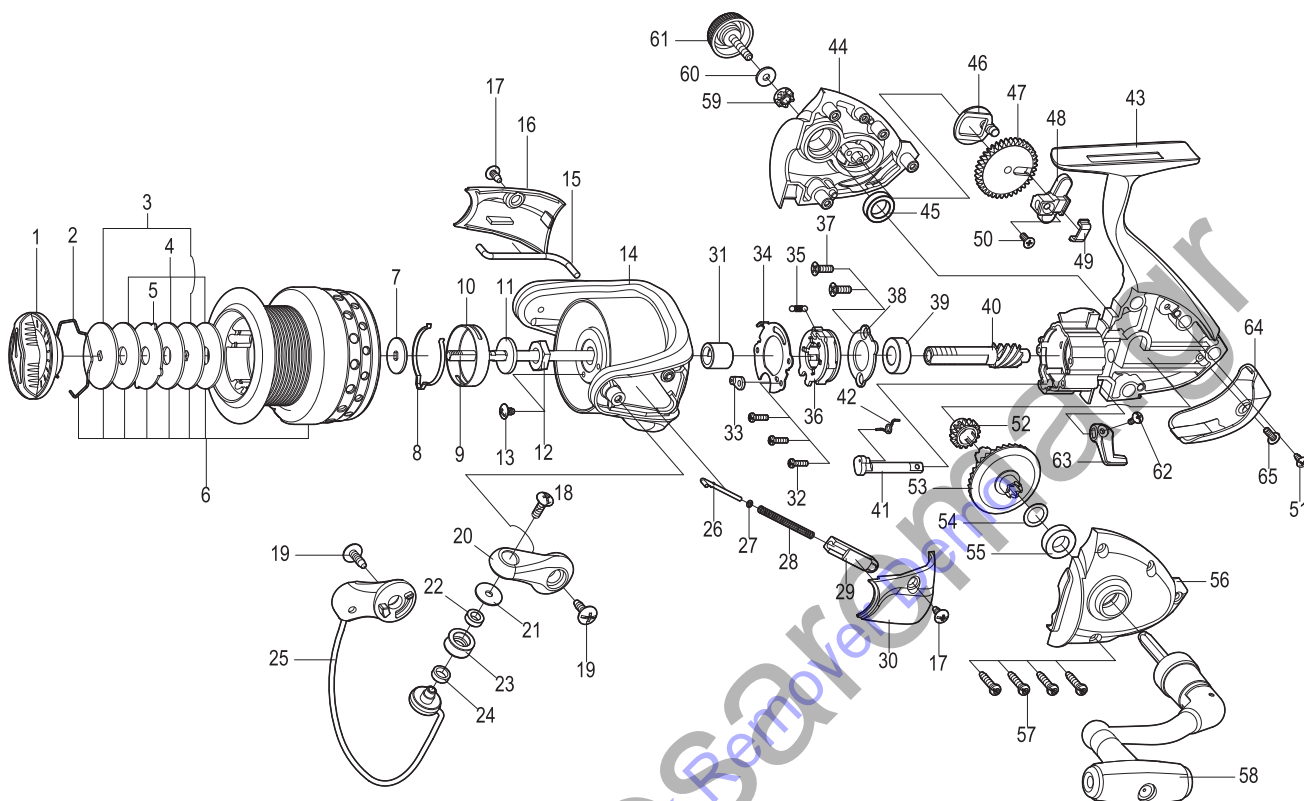

SPINNING REEL

DYNASPIN

GQ3000 / GQ3500

Key NO.	Parts No.	Parts name	Key NO.	Parts No.	Parts name
1	2YD-089-04	DRAG KNOB ASSEMBLY	35	2Q2-016-01	SPRING
2	2E4-034-01	DRAG WASHER RETAINER	36	2YZ-014-01	ONE-WAY CLUTCH BEARING ASSEMBLY
3	2W2-071-01	KEY WASHER	37	2E2-052-01	F26M-080 SCREW
4	2W1-226-01	080-260 WASHER	38	2F5-193-01	BEARING RETAINER
5	2W3-035-01	EARED WASHER	39	2Z1-003-05	714-5 BALL BEARING
6	2YT-415-04	SPOOL TOTAL ASSEMBLY	40	2G2-155-01	PINION GEAR
7	2W2-020-01	KEY WASHER	41	2A2-031-01	ANTI-REVERSE CAM
8	2L3-015-01	CLICK LEAF SPRING	42	2Q3-009-01	ANTI-REVERSE SPRING
9	2M3-120-01	MAIN SHAFT	43	2YB-206-05	BODY ASSEMBLY
10	2F8-019-02	CLICK LEAF SPRING HOLDER	44	2B2-110-06	BODY COVER(R)
11	2W2-015-01	KEY WASHER	45	2Z1-010-05	812-3.5 BALL BEARING
12	2E3-007-01	ROTOR NUT	46	2M2-016-01	OSCILLATING CAM
13	2E1-036-01	B26-040 SCREW	47	2G3-081-01	OSCILLATING GEAR
14	2R1-137-03	ROTOR	48	2M1-057-01	OSCILLATING SILDER
15	2R5-164-01	BAIL PAWL	49	2E5-051-01	OSCILLATING SILDER RETAINER
16	2R4-185-01	BAIL TRIP COVER	50	2E2-009-02	F23M-060 SCREW
17	2E1-015-02	B26-060 SCREW	51	2E1-020-02	B22-055 SCREW
18	2E2-007-01	B30M-100 SCREW	52	2G3-068-01	DRIVE PINION
19	2E1-010-01	b30-100 SCREW	53	2G1-141-01	DRIVE GEAR
20	2R2-062-03	BAIL ARM	54	2W1-019-00	071-103 WASHER
21	2C1-034-01	LINE ROLLER COLLAR	55	2Z1-039-05	713-4 BALL BEARING
22	2Z1-012-05	407-2.5 BALL BEARING	56	2B2-111-06	BODY COVER(L)
23	2R6-020-02	LINE ROLLER	57	2E1-005-02	A26-120 SCREW
24	2C2-032-01	LINE ROLLER BUSH	58	2YH-347-01	HANDLE ASSEMBLY
25	2YL-146-04	BAIL ASSEMBLY	59	2C3-042-01	HANDLE SCREW SLEEVE
26	2R5-135-01	BAIL TRIP SHAFT	60	2W1-004-01	029-080 WASHER
27	2W1-199-01	015-027 WASHER	61	2H6-017-02	HANDLE SCREW CAP
28	2Q1-096-01	BAIL SPRING	62	2E2-013-02	B20M-060 SCREW
29	2C2-119-01	BAIL SPRING GUIDE	63	2A1-033-04	ANTI-REVERSE LEVER
30	2R4-184-01	BAIL SPRING BOVER	64	2F5-389-04	REAR COVER
31	2A4-021-01	ONE-WAY CLUTCH INNER TUBE	65	2E2-051-01	B23M-060 SCREW
32	2E2-047-02	A20M-065 SCREW			
33	2F8-079-01	ANTI-REVERSE SPRING ANCHOR	GQ3500	SPECIAL PARTS	
34	2F5-192-01	ROLLER CLUTCH RETAINER	6	2YT-437-04	SPOOL TOTAL ASSEMBLY